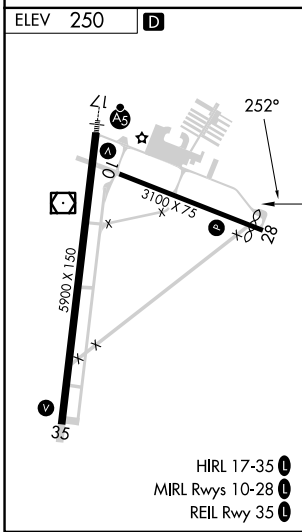

VOR/DME CVO 115.4 Chan 101	APP CRS 252°	Rwy Ldg TDZE Apt Elev N/A N/A 250
--	------------------------	--

VOR-A
CORVALLIS MUNI (CVO)

⚠ When local altimeter setting not received, procedure NA.
⚠ Circling Rwy 28 NA at night.

MISSED APPROACH: Climbing left turn to 3000 on CVO VOR/DME R-081 to SHEDD INT/EUG 22.1 DME and hold, continue climb-in-hold to 3000.

AWOS-3PT 135,775	CASCADE APP CON * 127.5 348.7	UNICOM 123.075 (CTAF) 0
----------------------------	---	-----------------------------------

CATEGORY	A	B	C	D
CIRCLING	1400-1¼ 1150 (1200-1¼)	1400-1½ 1150 (1200-1½)	1400-3	1150 (1200-3)

NW-1, 16 APR 2026 to 14 MAY 2026

NW-1, 16 APR 2026 to 14 MAY 2026