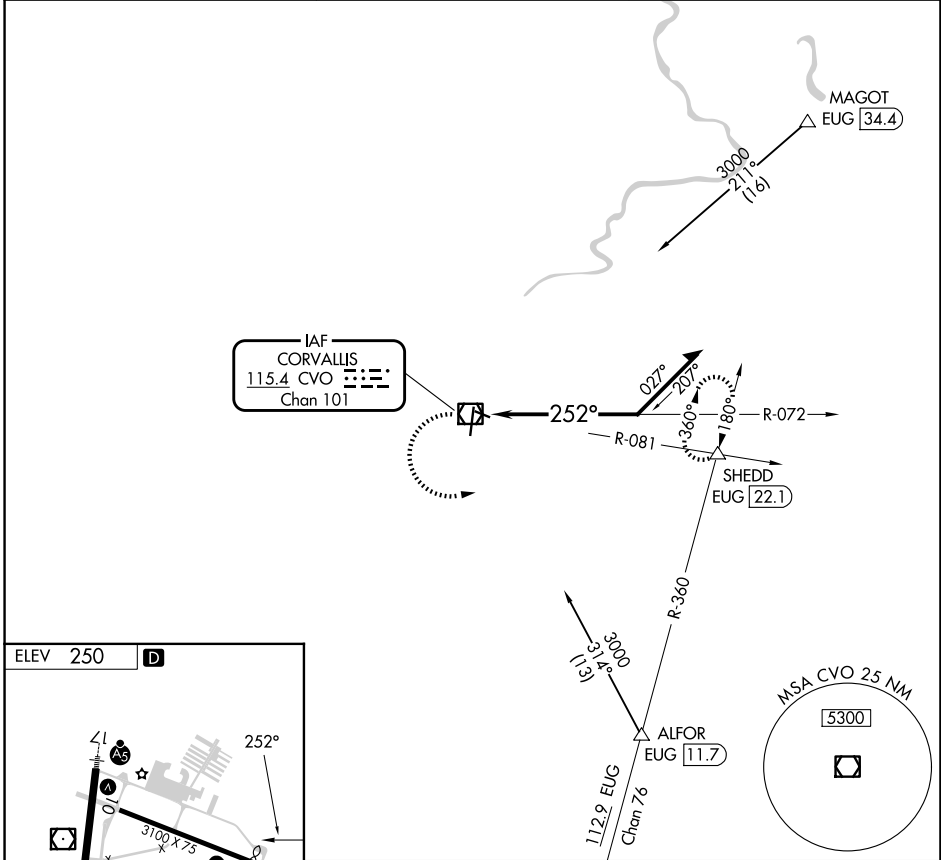

VOR/DME CVO 115.4 Chan 101	APP CRS 252°	Rwy Ldg TDZE Apt Elev N/A N/A 250
--	------------------------	--

VOR-A
CORVALLIS MUNI (CVO)

⚠ When local altimeter setting not received, procedure NA.
⚠ Circling Rwy 28 NA at night.

MISSED APPROACH: Climbing left turn to 3000 on CVO VOR/DME R-081 to SHEDD INT/EUG 22.1 DME and hold, continue climb-in-hold to 3000.

AWOS-3PT 135,775	CASCADE APP CON * 127.5 348.7	UNICOM 123.075 (CTAF) 0
----------------------------	---	-----------------------------------

CATEGORY	A	B	C	D
CIRCLING	1400-1¼ 1150 (1200-1¼)	1400-1½ 1150 (1200-1½)	1400-3	1150 (1200-3)

NW-1, 16 APR 2026 to 14 MAY 2026

NW-1, 16 APR 2026 to 14 MAY 2026