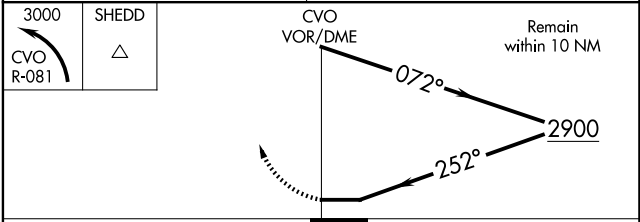

VOR/DME CVO 115.4 Chan 101	APP CRS 252°	Rwy Ldg TDZE Apt Elev N/A N/A 250
--	------------------------	--

VOR-A
CORVALLIS MUNI (CVO)

⚠ When local altimeter setting not received, procedure NA.
⚠ Circling Rwy 28 NA at night.

MISSED APPROACH: Climbing left turn to 3000 on CVO VOR/DME R-081 to SHEDD INT/EUG 22.1 DME and hold, continue climb-in-hold to 3000.

AWOS-3PT 135,775	CASCADE APP CON * 127.5 348.7	UNICOM 123.075 (CTAF) 0
----------------------------	---	-----------------------------------