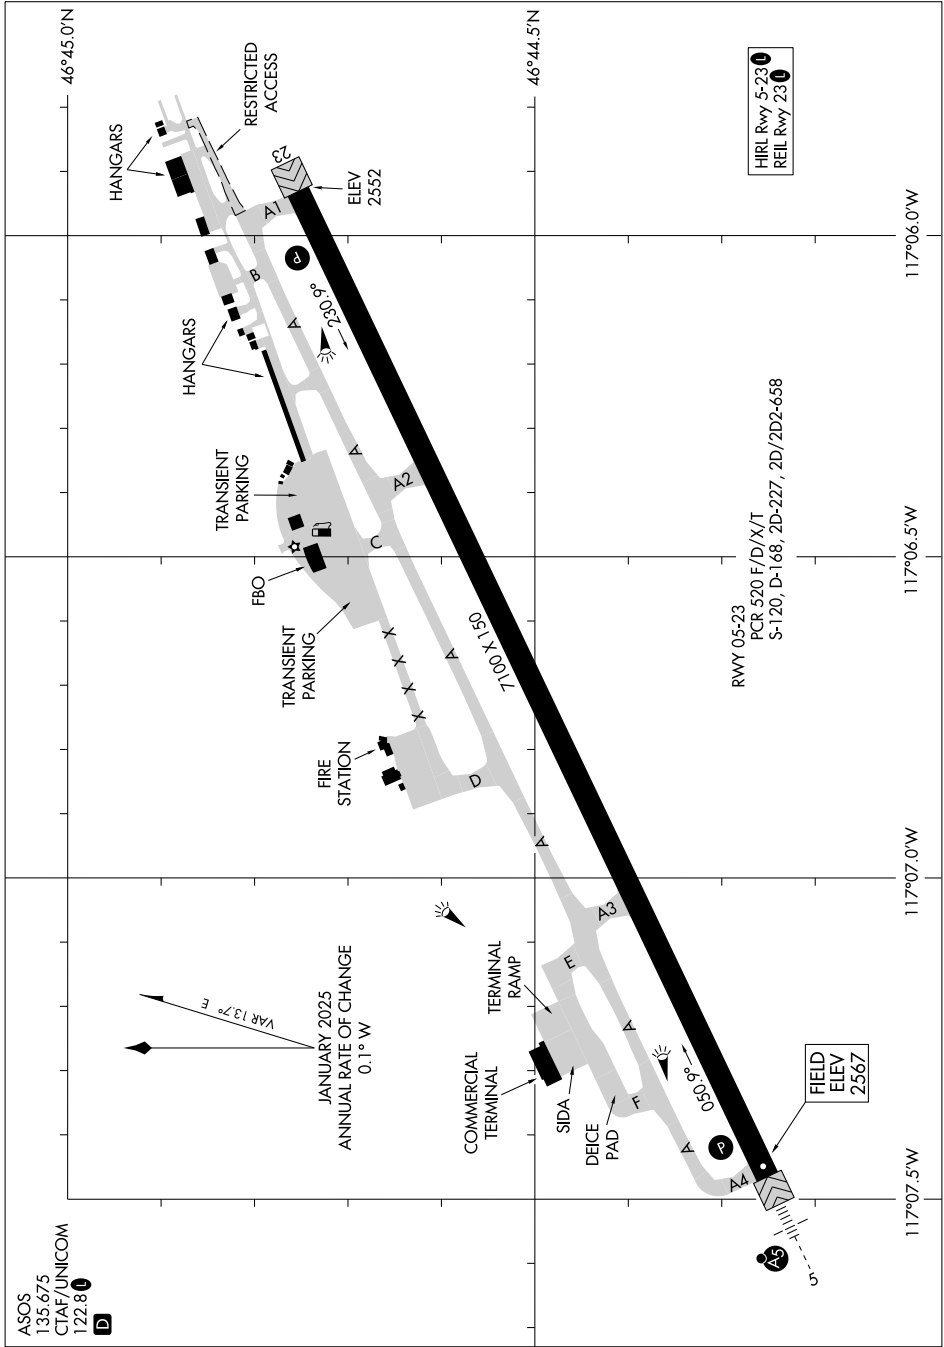

26078

AIRPORT DIAGRAM

AL-798 (FAA)

PULLMAN/MOSCOW RGNL (PUW)
PULLMAN/MOSCOW, WASHINGTON

NW-1, 16 APR 2026 to 14 MAY 2026

AIRPORT DIAGRAM

26078

PULLMAN/MOSCOW, WASHINGTON
PULLMAN/MOSCOW RGNL (PUW)

NW-1, 16 APR 2026 to 14 MAY 2026