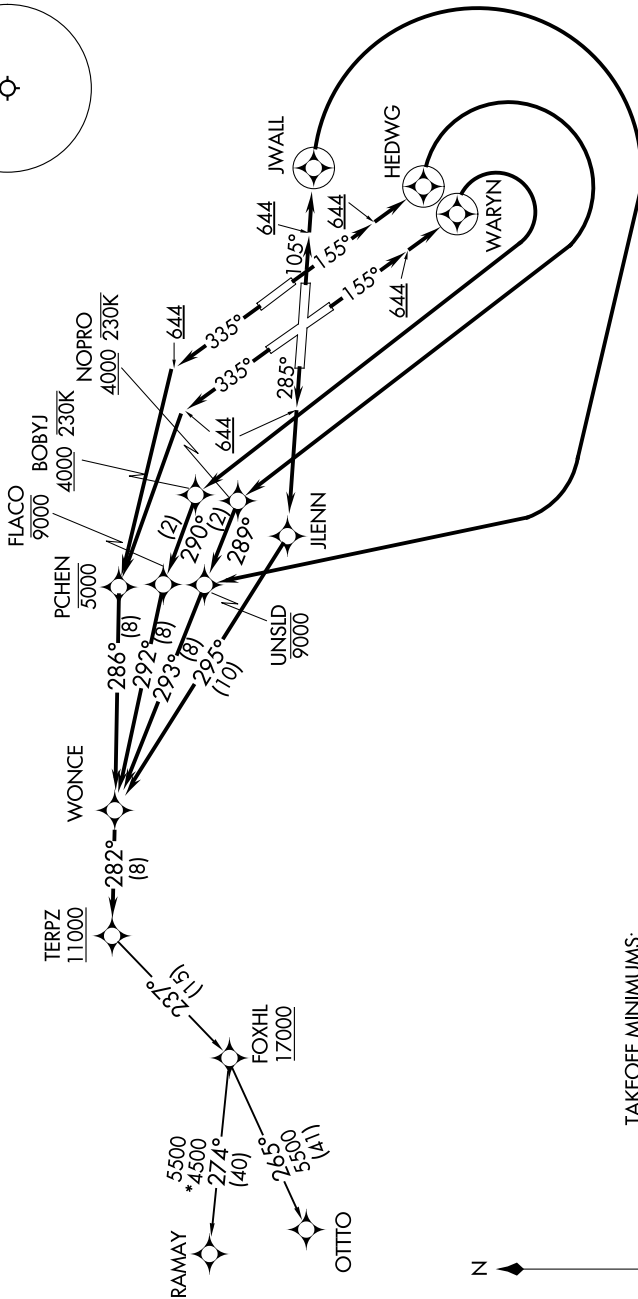

FOXHL ONE DEPARTURE (RNAV)

**TOP ALTITUDE:
17000**

RNAV 1 - DME/DME/IRU or GPS.
RADAR required.

NE-3, 16 APR 2026 to 14 MAY 2026

POTOMAC DEP CON
128.7 307.9
D-ATIS
115.1 127.8
CINC DEL
118.05
CPDLC
GND CON
121.9
BALTIMORE TOWER
119.4 257.8

TAKEOFF MINIMUMS:
Rwy 15R: Standard with minimum climb of 780'/NM to 644.
Rwys 10, 15L, 28, 33L/R: Standard with minimum climb of 500'/NM to 644.

NOTE: Jet aircraft only.
(CONTINUED ON FOLLOWING PAGE)

NE-3, 16 APR 2026 to 14 MAY 2026