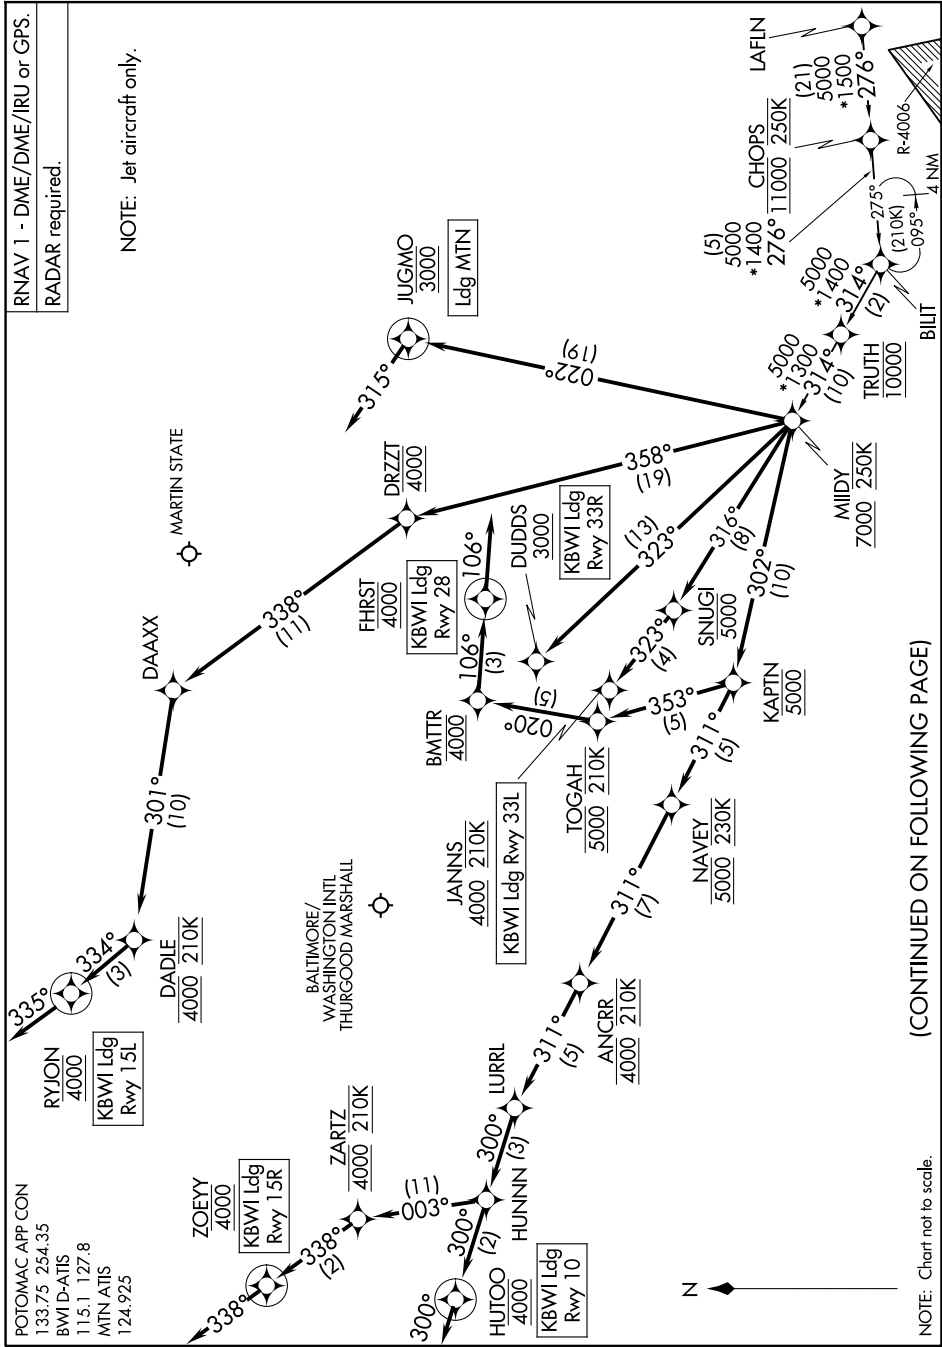

MIIDY THREE ARRIVAL (RNAV)

BALTIMORE, MARYLAND

NE-3, 16 APR 2026 to 14 MAY 2026

MIIDY THREE ARRIVAL (RNAV)

BALTIMORE, MARYLAND

NE-3, 16 APR 2026 to 14 MAY 2026