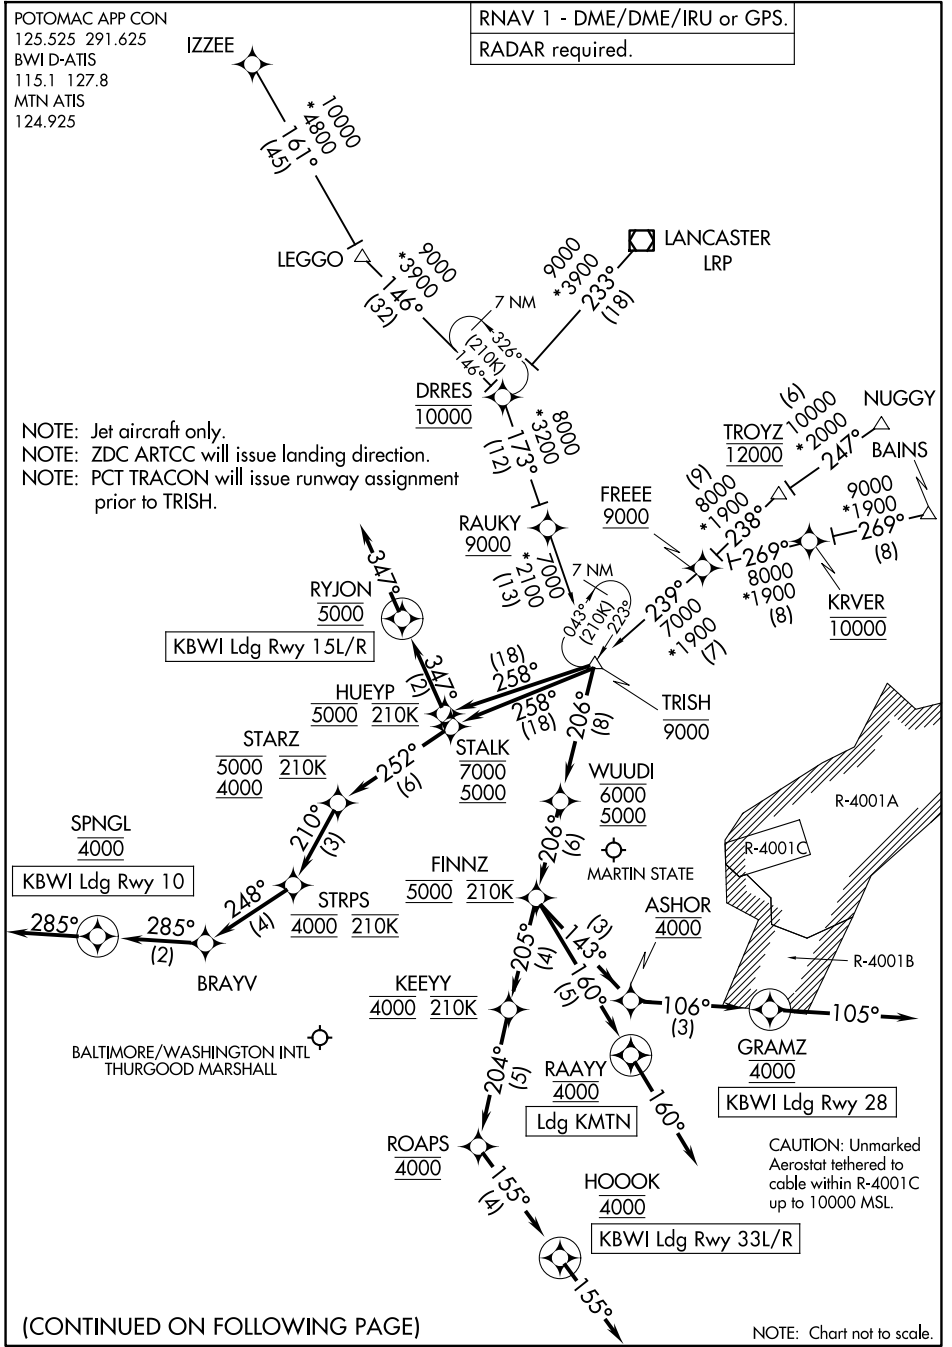

TRISH FOUR ARRIVAL (RNAV)

BALTIMORE, MARYLAND

POTOMAC APP CON
 125.525 291.625
 BWI D-ATIS
 115.1 127.8
 MTN ATIS
 124.925

RNAV 1 - DME/DME/IRU or GPS.
 RADAR required.

NOTE: Jet aircraft only.
 NOTE: ZDC ARTCC will issue landing direction.
 NOTE: PCT TRACON will issue runway assignment
 prior to TRISH.

NE-3, 16 APR 2026 to 14 MAY 2026

NE-3, 16 APR 2026 to 14 MAY 2026

(CONTINUED ON FOLLOWING PAGE)

NOTE: Chart not to scale.

TRISH FOUR ARRIVAL (RNAV)

BALTIMORE, MARYLAND