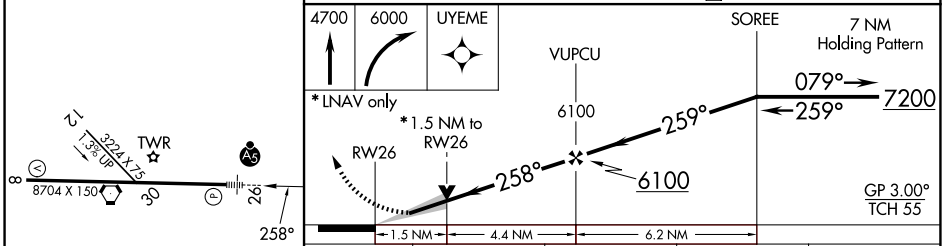

WAAS CH 56311 W26A	APP CRS 258°	Rwy Ldg 8704 TDZE 4154 Apt Elev 4154
--	------------------------	---

RNAV (GPS) RWY 26

JOSLIN FLD/MAGIC VALLEY RGNL (TWF)

<p>⚠ Circling to Rwy 30 NA at night. For uncompensated Baro-VNAV systems, LNAV/VNAV NA below -16°C (4°F) or above 49°C (121°F). DME/DME RNP-0.3 NA.</p>	<p>MALSR</p>  <p>MISSED APPROACH: Climb to 4700 then climbing right turn to 6000 direct UYEME and hold.</p>
--	--

ASOS 135.025	TWIN FALLS APP CON* 126.7 353.75	TWIN FALLS TOWER* 118.2 (CTAF) 0317.5	GND CON 121.7	UNICOM 122.95
------------------------	--	---	-------------------------	-------------------------

ELEV 4154	TDZE 4154
-----------	-----------

CATEGORY	A	B	C	D
LPV DA		4354-1/2	200 (200-1/2)	
LNAV/VNAV DA		4533-3/4	379 (400-3/4)	
LNAV MDA	4680-1/2	526 (600-1/2)	4680-1	526 (600-1)
CIRCLING	4700-1 546 (600-1)	4780-1 626 (700-1)	5160-3	1006 (1100-3)