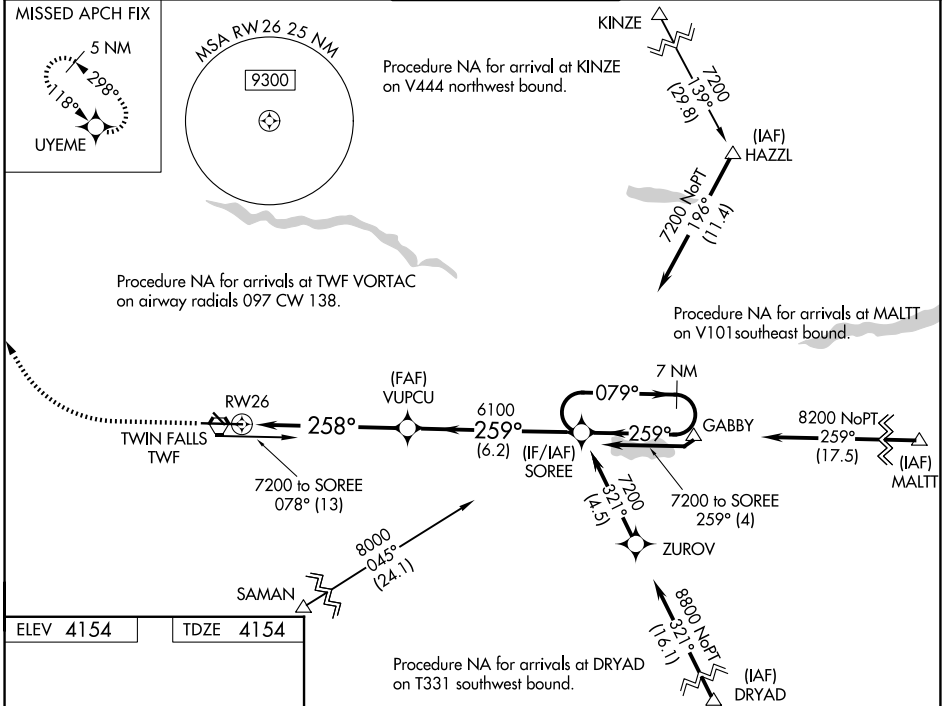

WAAS CH 56311 W26A	APP CRS 258°	Rwy Ldg 8704 TDZE 4154 Apt Elev 4154
--	------------------------	---

RNAV (GPS) RWY 26

JOSLIN FLD/MAGIC VALLEY RGNL (TWF)

<p>⚠ Circling to Rwy 30 NA at night. For uncompensated Baro-VNAV systems, LNAV/VNAV NA below -16°C (4°F) or above 49°C (121°F). DME/DME RNP-0.3 NA.</p>	<p>MALSR</p>  <p>MISSED APPROACH: Climb to 4700 then climbing right turn to 6000 direct UYEME and hold.</p>
--	--

ASOS 135.025	TWIN FALLS APP CON* 126.7 353.75	TWIN FALLS TOWER* 118.2 (CTAF) 0317.5	GND CON 121.7	UNICOM 122.95
------------------------	--	---	-------------------------	-------------------------

ELEV 4154	TDZE 4154
-----------	-----------

CATEGORY	A	B	C	D
LPV DA		4354-1/2	200 (200-1/2)	
LNAV/VNAV DA		4533-3/4	379 (400-3/4)	
LNAV MDA	4680-1/2	526 (600-1/2)	4680-1	526 (600-1)
CIRCLING	4700-1 546 (600-1)	4780-1 626 (700-1)	5160-3	1006 (1100-3)

NW-1, 16 APR 2026 to 14 MAY 2026

NW-1, 16 APR 2026 to 14 MAY 2026