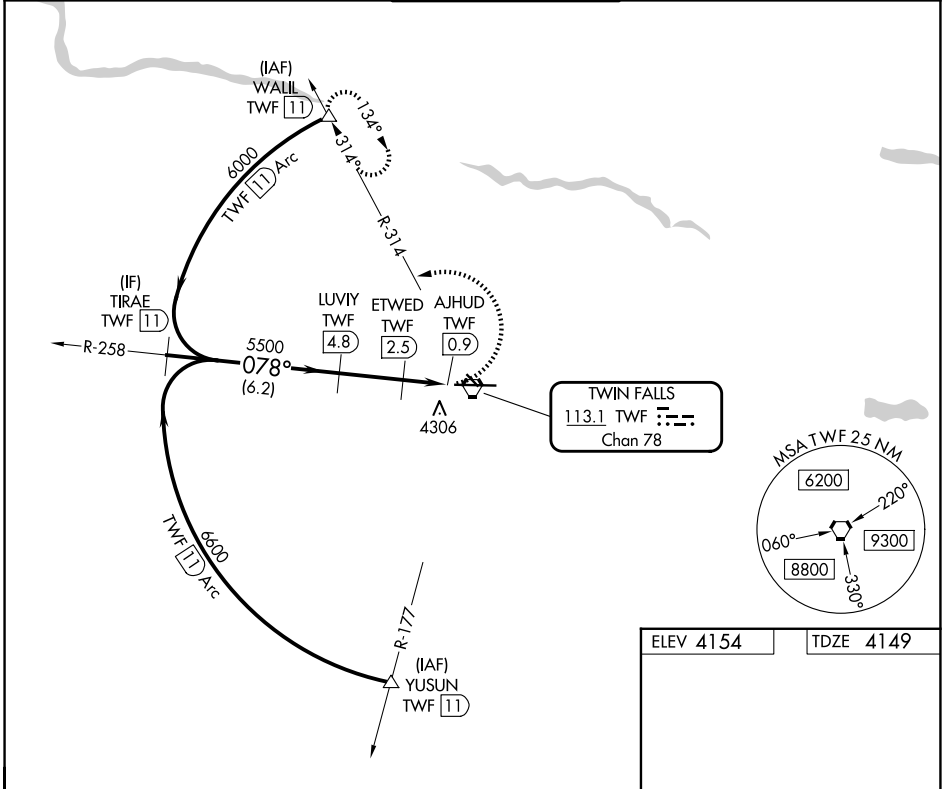

VORTAC TWF 113.1 Chan 78	APP CRS 078°	Rwy Ldg TDZE Apt Elev	8704 4149 4154
--	------------------------	-----------------------------	---

VOR/DME RWY 8

JOSLIN FLD/MAGIC VALLEY RGNL (TWF)

<p>▼ Circling to Rwy 30 NA at night. VDP NA with Jerome altimeter setting. ▲ When local altimeter setting not received, use Jerome altimeter setting and increase all MDA 60 feet and S-8 Cats C and D visibility ¼ mile and Circling Cat C visibility ¼ mile.</p>		<p>MISSED APPROACH: Climbing left turn to 6000 on heading 245° and TWF R-314 to WALL/TWF 11 DME and hold.</p>	
ASOS 135.025	TWIN FALLS APP CON * 126.7 353.75	TWIN FALLS TOWER * 118.2 (CTAF) 317.5	GND CON 121.7
		UNICOM 122.95	

ELEV 4154	TDZE 4149
-----------	-----------

CATEGORY	A	B	C	D
S-8	4560-1	411 (500-1)	4560-1 1/8	411 (500-1 1/8)
CIRCLING	4700-1 546 (600-1)	4780-1 626 (700-1)	5100-2 3/4 946 (1000-2 3/4)	5100-3 946 (1000-3)

REIL Rwy 8 **1**
HIRL Rwy 8-26 **1**

NW-1, 16 APR 2026 to 14 MAY 2026

NW-1, 16 APR 2026 to 14 MAY 2026