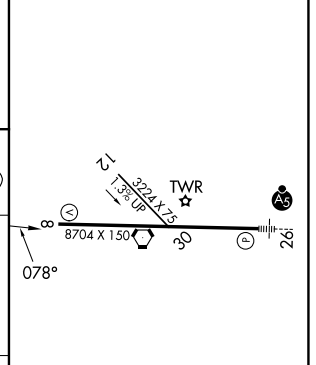

VORTAC TWF 113.1 Chan 78	APP CRS 078°	Rwy Ldg TDZE Apt Elev	8704 4149 4154
--	------------------------	-----------------------------	---

VOR/DME RWY 8

JOSLIN FLD/MAGIC VALLEY RGNL (TWF)

<p>▼ Circling to Rwy 30 NA at night. VDP NA with Jerome altimeter setting. ▲ When local altimeter setting not received, use Jerome altimeter setting and increase all MDA 60 feet and S-8 Cats C and D visibility ¼ mile and Circling Cat C visibility ¼ mile.</p>		<p>MISSED APPROACH: Climbing left turn to 6000 on heading 245° and TWF R-314 to WALL/TWF 11 DME and hold.</p>	
ASOS 135.025	TWIN FALLS APP CON * 126.7 353.75	TWIN FALLS TOWER * 118.2 (CTAF) 317.5	GND CON 121.7
		UNICOM 122.95	

ELEV 4154	TDZE 4149
-----------	-----------

CATEGORY	A	B	C	D
S-8	4560-1	411 (500-1)	4560-1 1/8	411 (500-1 1/8)
CIRCLING	4700-1 546 (600-1)	4780-1 626 (700-1)	5100-2 3/4 946 (1000-2 3/4)	5100-3 946 (1000-3)