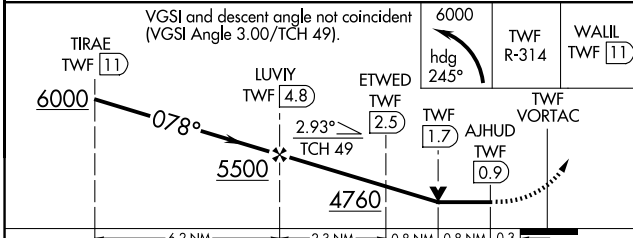

VORTAC TWF 113.1 Chan 78	APP CRS 078°	Rwy Ldg TDZE Apt Elev	8704 4149 4154
--	------------------------	-----------------------------	---

VOR/DME RWY 8

JOSLIN FLD/MAGIC VALLEY RGNL (TWF)

<p>▼ Circling to Rwy 30 NA at night. VDP NA with Jerome altimeter setting. ▲ When local altimeter setting not received, use Jerome altimeter setting and increase all MDA 60 feet and S-8 Cats C and D visibility ¼ mile and Circling Cat C visibility ¼ mile.</p>		<p>MISSED APPROACH: Climbing left turn to 6000 on heading 245° and TWF R-314 to WALL/TWF 11 DME and hold.</p>	
ASOS 135.025	TWIN FALLS APP CON * 126.7 353.75	TWIN FALLS TOWER * 118.2 (CTAF) 317.5	GND CON 121.7
		UNICOM 122.95	

ELEV 4154	TDZE 4149
-----------	-----------

CATEGORY	A	B	C	D
S-8	4560-1	411 (500-1)	4560-1 1/8	411 (500-1 1/8)
CIRCLING	4700-1 546 (600-1)	4780-1 626 (700-1)	5100-2 3/4 946 (1000-2 3/4)	5100-3 946 (1000-3)