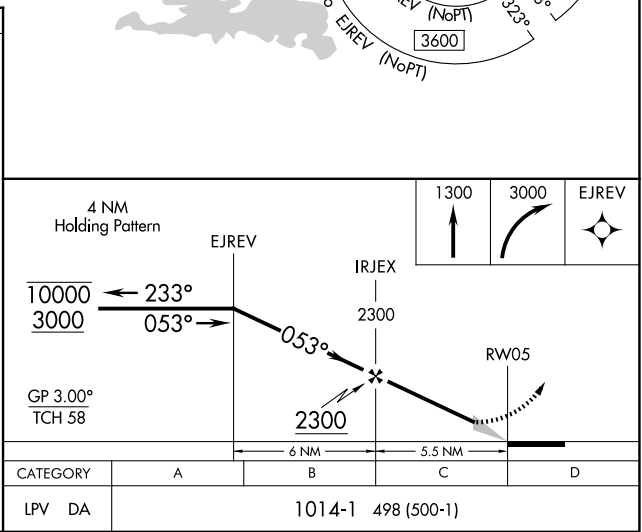

# RNAV (GPS) RWY 5

MEML FLD (HOT)

RNP APCH.	MALS R	MISSED APPROACH: Climb to 1300 then climbing right turn 3000 direct EJREV and hold.
NA For inop ALS, increase all Cats visibility to 1 2/3 SM.		

ASOS <b>119.925</b>	MEMPHIS CENTER <b>128.475 377.15</b>	UNICOM <b>123.0</b> (CTAF)
------------------------	---	-------------------------------

ELEV 540		TDZE 516
----------	--	----------

SC-1, 16 APR 2026 to 14 MAY 2026

SC-1, 16 APR 2026 to 14 MAY 2026