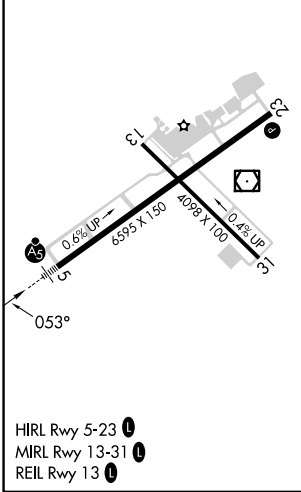

SC-1, 16 APR 2026 to 14 MAY 2026

SC-1, 16 APR 2026 to 14 MAY 2026