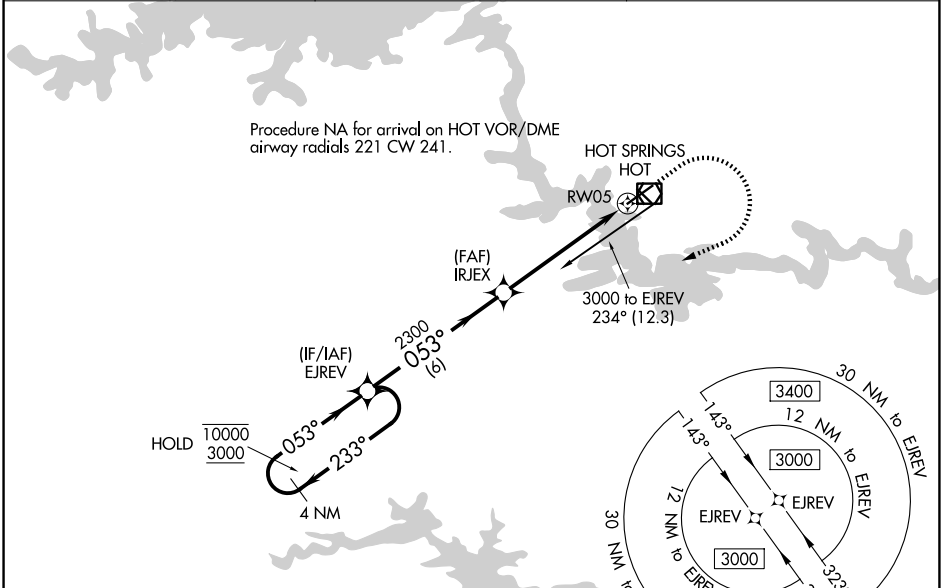

WAAS CH <b>86343</b> <b>W05A</b>	APP CRS <b>053°</b>	Rwy Ldg TDZE Apt Elev	<b>6595</b> <b>516</b> <b>540</b>
--	------------------------	-----------------------------	---

# RNAV (GPS) RWY 5

MEML FLD (HOT)

RNP APCH.	MALS R	MISSED APPROACH: Climb to 1300 then climbing right turn 3000 direct EJREV and hold.
NA For inop ALS, increase all Cats visibility to 1 2/3 SM.		

ASOS <b>119.925</b>	MEMPHIS CENTER <b>128.475 377.15</b>	UNICOM <b>123.0</b> (CTAF)
------------------------	---	-------------------------------

ELEV 540		TDZE 516
----------	--	----------

SC-1, 16 APR 2026 to 14 MAY 2026

SC-1, 16 APR 2026 to 14 MAY 2026