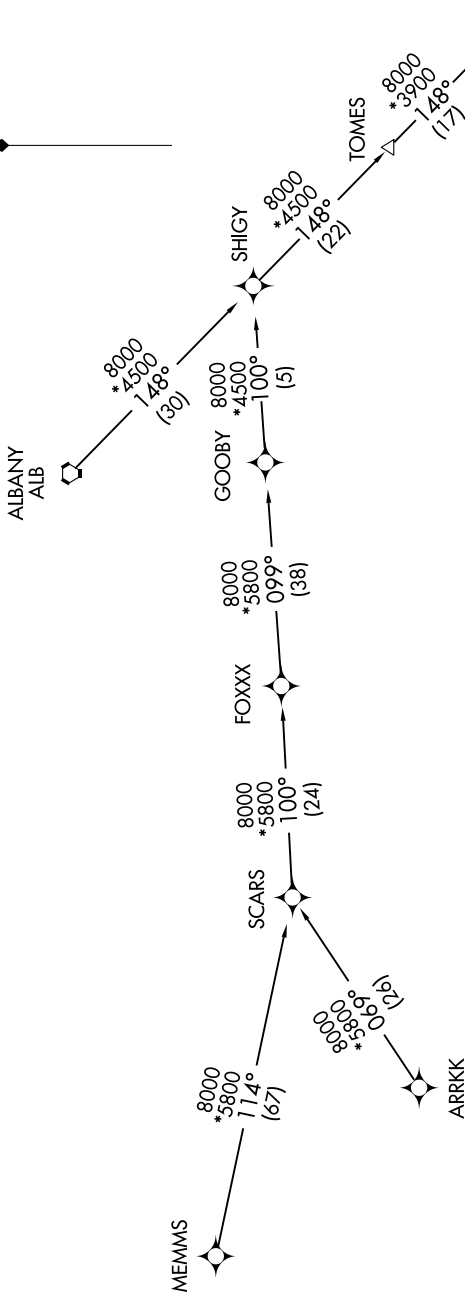

# NELIE FOUR ARRIVAL (RNAV) Transition Routes

NEW YORK, NEW YORK

RNAV 1 - DME/DME/IRU OR GPS.  
RADAR required.

NE-2, 16 APR 2026 to 14 MAY 2026

NEW YORK APP CON  
120.05 343.75  
ISP ATIS  
120.725

NOTE: Chart not to scale.

(CONTINUED ON FOLLOWING PAGE)

ALBANY TRANSITION (ALB.NELIE4):  
ARRKK TRANSITION (ARRKK.NELIE4):  
MEMMS TRANSITION (MEMMS.NELIE4):

NE-2, 16 APR 2026 to 14 MAY 2026

# NELIE FOUR ARRIVAL (RNAV) Transition Routes

NEW YORK, NEW YORK