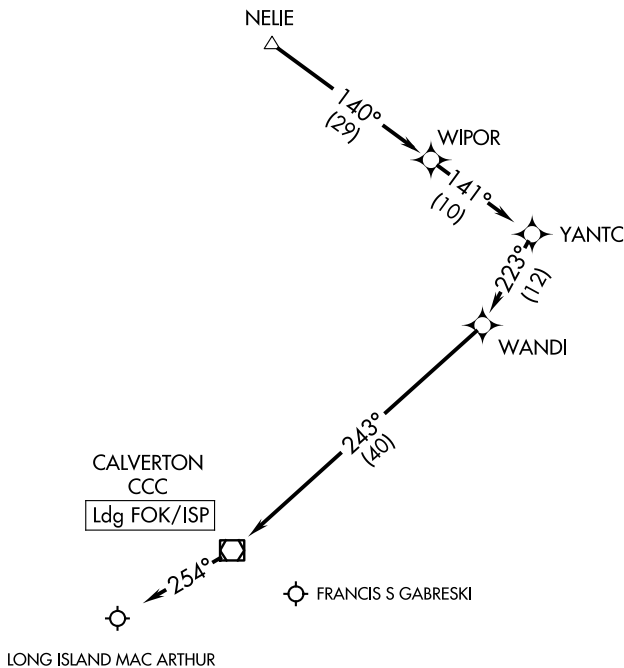

# NELIE FOUR ARRIVAL (RNAV) Arrival Routes

NEW YORK, NEW YORK

NEW YORK APP CON  
120.05 343.75  
ISP ATIS  
120.725

RNAV 1 - DME/DME/IRU or GPS.  
RADAR required.

NOTE: USE CAUTION: Parachute jump activity southeast of CCC VOR/DME AOB 14500 (SR-SS).

Note: Chart not to scale.

## ARRIVAL ROUTE DESCRIPTION

LANDING ALL AIRPORTS: From NELIE on track 140° to WIPOR, then on track 141° to YANTC, then on track 223° to WANDI, then on track 243° to CCC VOR/DME, then on heading 254°. Expect RADAR vectors to final approach course.

NELIE FOUR ARRIVAL (RNAV) Arrival Routes

NEW YORK, NEW YORK

(NELIE.NELIE4) 07AUG25

NE-2, 16 APR 2026 to 14 MAY 2026

NE-2, 16 APR 2026 to 14 MAY 2026