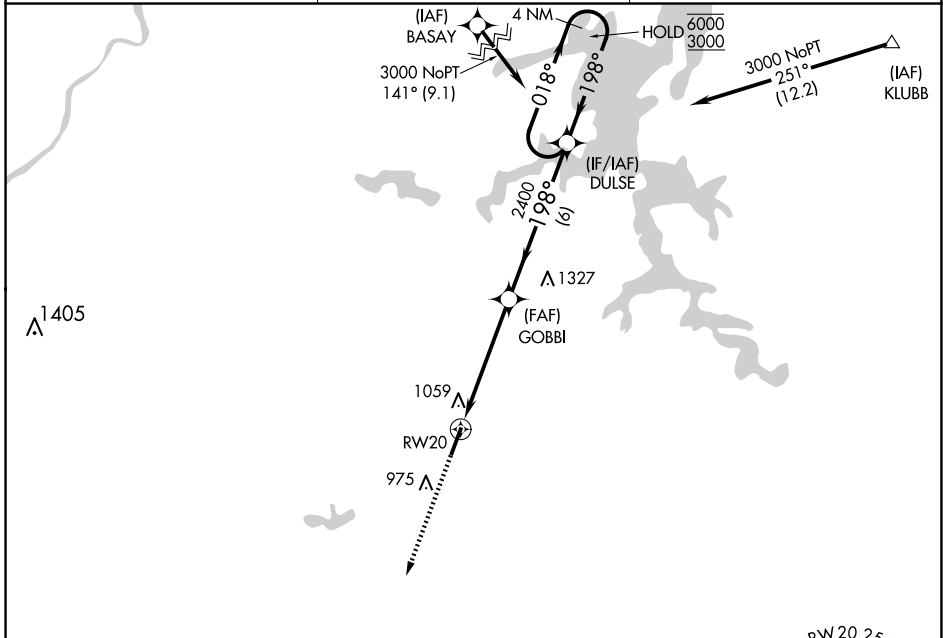

APP CRS	Rwy Idg	5602
198°	TDZE	771
	Apt Elev	771

RNAV (GPS) RWY 20

MC ALESTER RGNL (M.L.C)

RNP APCH.	MISSED APPROACH: Climb to 3000 direct AHAMU and hold.
-----------	-------------------------------------------------------

ASOS 120.425	FORT WORTH CENTER 132.2 338.35	UNICOM 122.95 (CTAF)
------------------------	------------------------------------------	--------------------------------

SC-1, 16 APR 2026 to 14 MAY 2026

SC-1, 16 APR 2026 to 14 MAY 2026