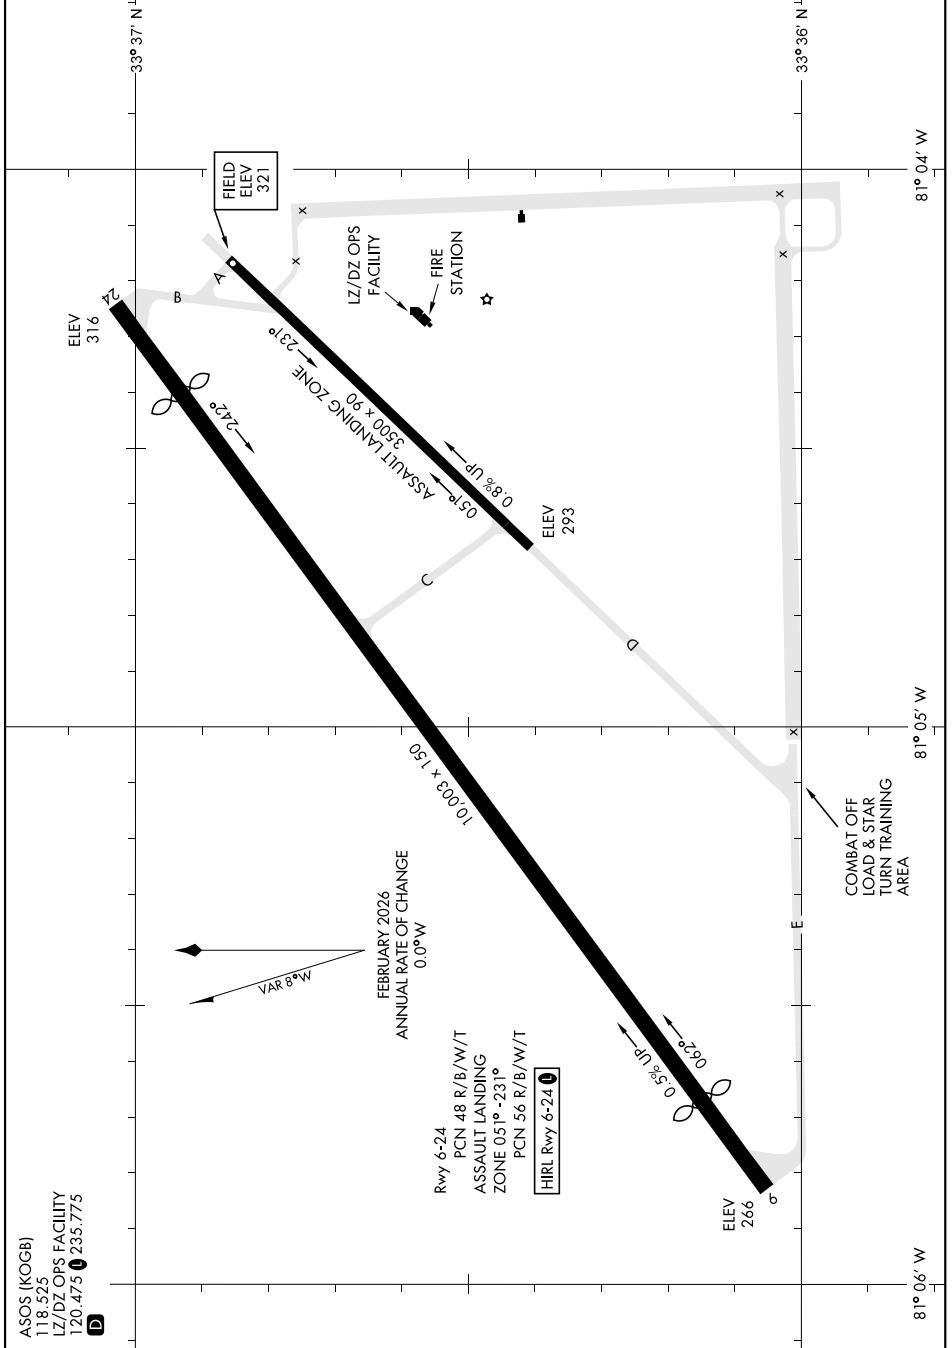

AIRPORT DIAGRAM

[USAF]

NORTH AF AUX (KXNO)

NORTH, SOUTH CAROLINA

SE-2, 16 APR 2026 to 14 MAY 2026

SE-2, 16 APR 2026 to 14 MAY 2026

AIRPORT DIAGRAM

NORTH, SOUTH CAROLINA

NORTH AF AUX (KXNO)

ASOS (KOGb)
 118.525
 LZ/DZ OPS FACILITY
 120.475 **D** 235.775

Rwy 6-24
 PCN 48 R/B/W/T
 ASSAULT LANDING
 ZONE 051°-231°
 PCN 56 R/B/W/T
 HIRL Rwy 6-24 **D**

FEBRUARY 2026
 ANNUAL RATE OF CHANGE
 0.0°W
 VAR 8°W

COMBAT OFF
 LOAD & STAR
 TURN TRAINING
 AREA