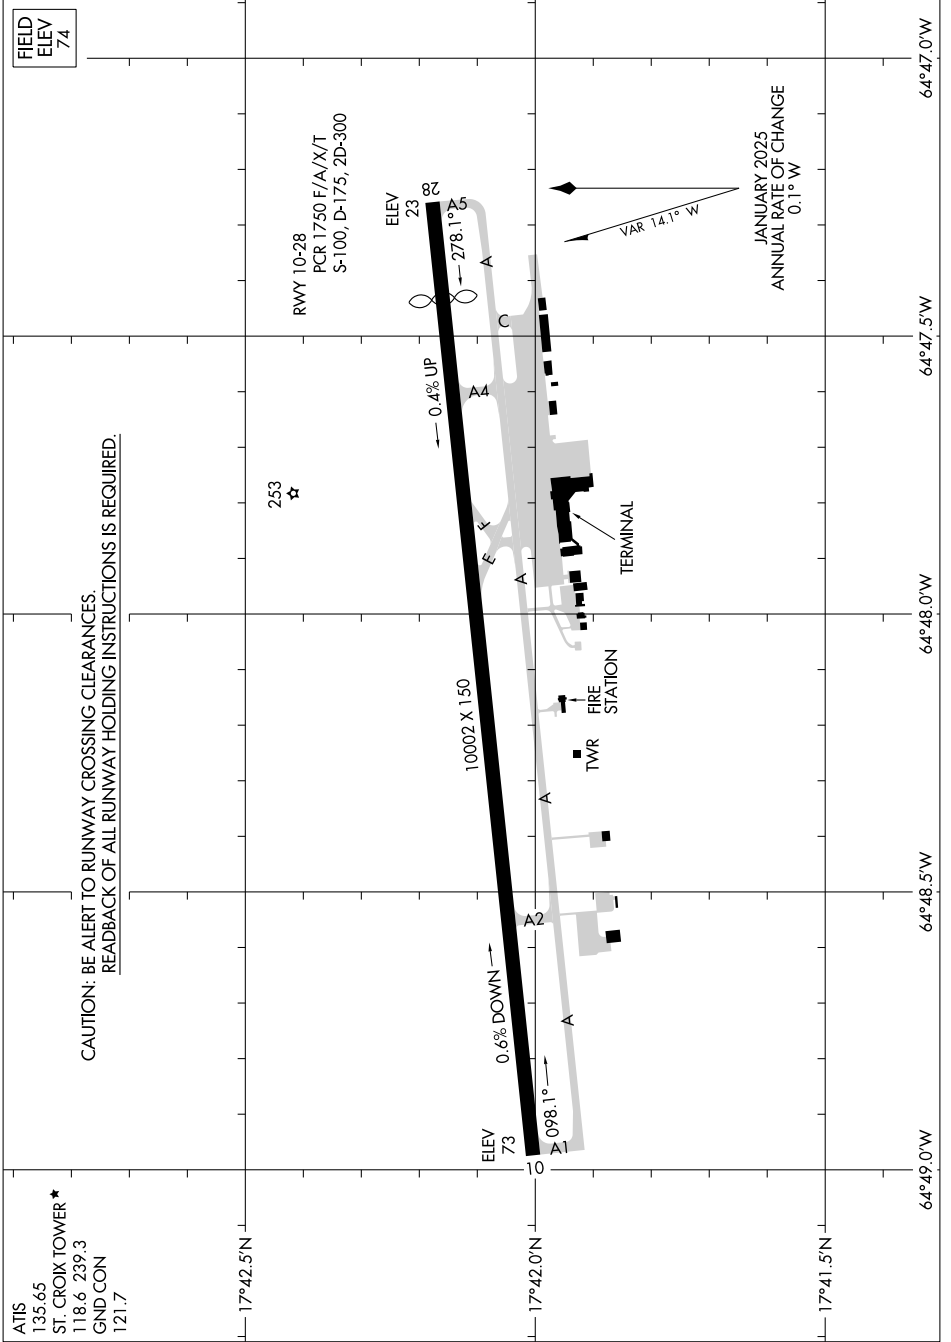

25107

AIRPORT DIAGRAM

AL-5008 (FAA)

HENRY E ROHLSSEN (STX)(TISX)
CHRISTIANSTED, ST. CROIX, VIRGIN ISLANDS

SE-3, 16 APR 2026 to 14 MAY 2026

SE-3, 16 APR 2026 to 14 MAY 2026

AIRPORT DIAGRAM

25107