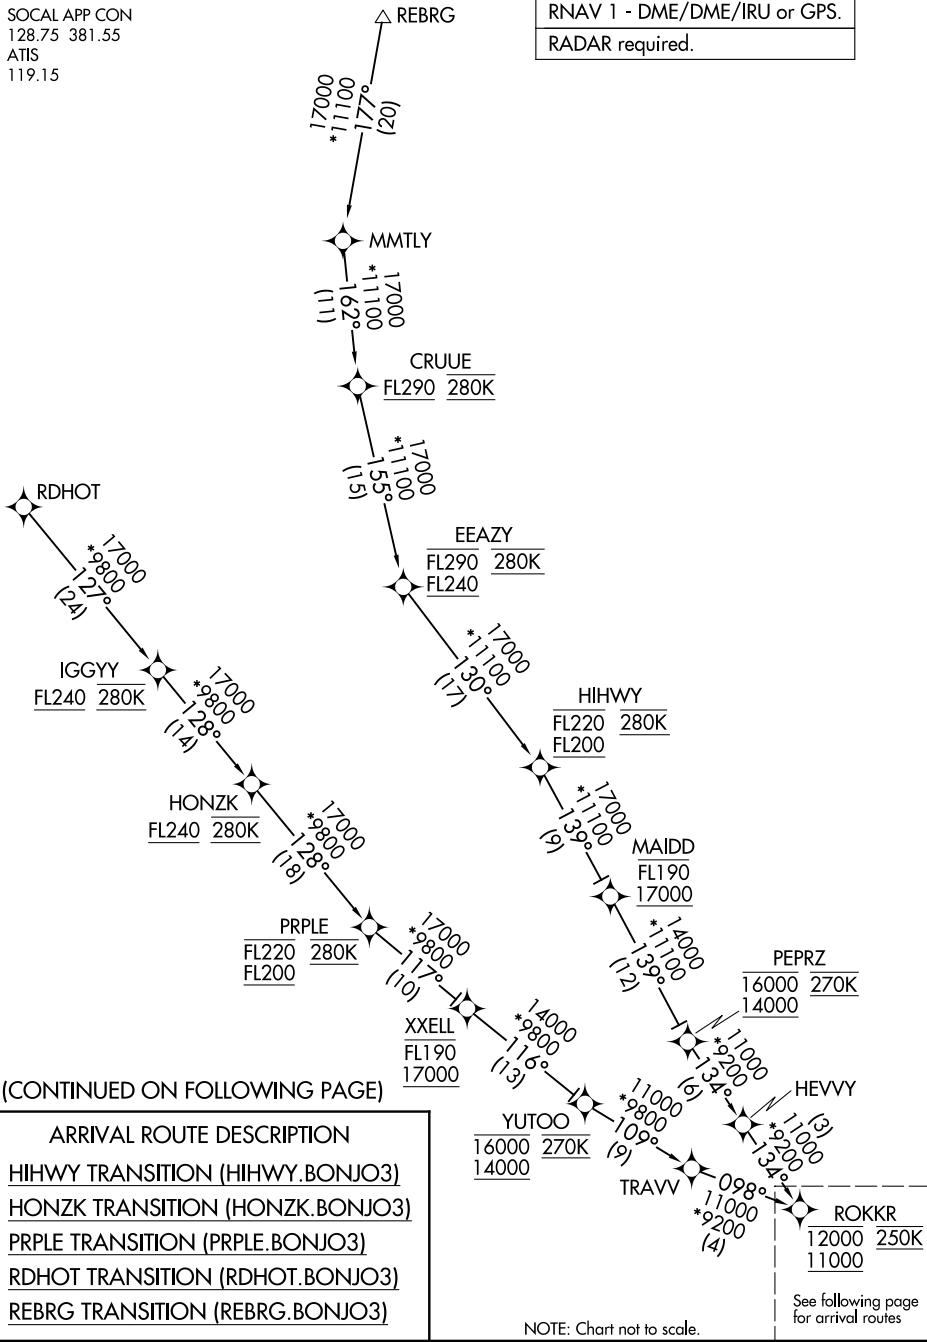

BONJO THREE ARRIVAL (RNAV) Transition Routes

SOCAL APP CON
128.75 381.55
ATIS
119.15

RNAV 1 - DME/DME/IRU or GPS.

RADAR required.

SW-3, 16 APR 2026 to 14 MAY 2026

SW-3, 16 APR 2026 to 14 MAY 2026

(CONTINUED ON FOLLOWING PAGE)

ARRIVAL ROUTE DESCRIPTION
<u>HIHWY TRANSITION (HIHWY.BONJO3)</u>
<u>HONZK TRANSITION (HONZK.BONJO3)</u>
<u>PRPLE TRANSITION (PRPLE.BONJO3)</u>
<u>RDHOT TRANSITION (RDHOT.BONJO3)</u>
<u>REBRG TRANSITION (REBRG.BONJO3)</u>

NOTE: Chart not to scale.

See following page for arrival routes

BONJO THREE ARRIVAL (RNAV) Transition Routes