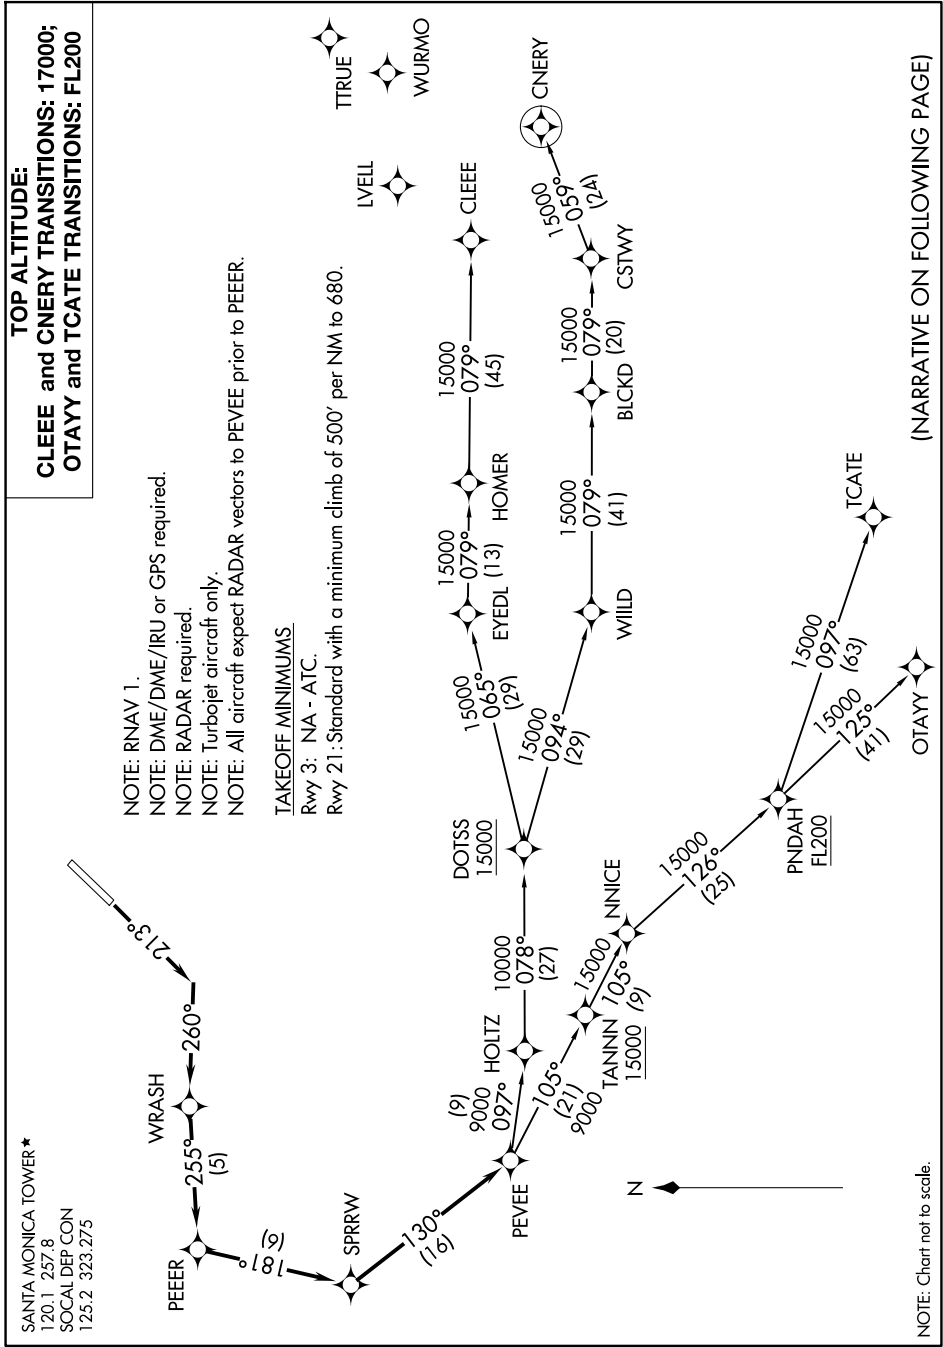

PEVEE SIX DEPARTURE (RNAV)

AI-5023 (FAA)

SANTA MONICA MUNI (SMO)
SANTA MONICA, CALIFORNIA

(NARRATIVE ON FOLLOWING PAGE)

SW-3, 16 APR 2026 to 14 MAY 2026

SW-3, 16 APR 2026 to 14 MAY 2026

NOTE: Chart not to scale.