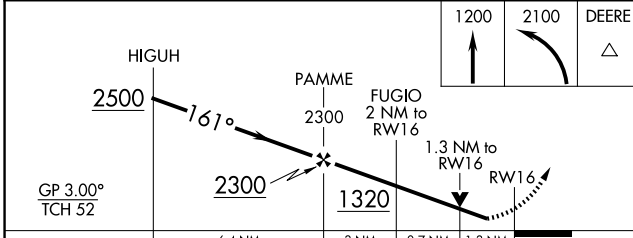

WAAS CH 45627 W16A	APP CRS 161°	Rwy Ldg TDZE Apt Elev	5001 643 647
--	------------------------	-----------------------------	---

RNAV (GPS) RWY 16

CHICAGO EXEC (PWK)

RNP APCH - GPS.

⚠ Rwy 16 helicopter visibility reduction below 3/4 SM NA.
⚠ For uncompensated Baro-VNAV systems, LNAV/VNAV NA below -19°C or above 54°C. Circling Rwy 6, 12, 24, 30 NA at night.

MISSED APPROACH: Climb to 1200 then climbing left turn to 2100 direct DEERE and hold.

ATIS 124.2	CHICAGO APP CON 120.55 306.925	EXECUTIVE TOWER ★ 119.9 (CTAF) 0	GND CON 121.7	UNICOM 122.95
----------------------	--	--	-------------------------	-------------------------