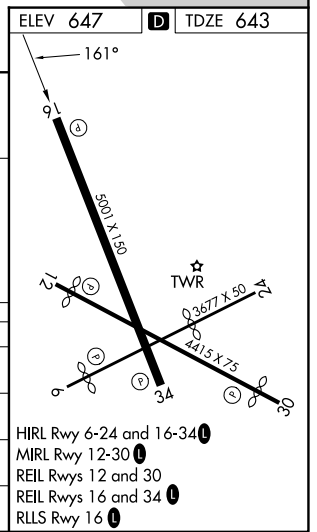

WAAS CH 45627 W16A	APP CRS 161°	Rwy Ldg TDZE Apt Elev	5001 643 647
--	------------------------	-----------------------------	---

RNAV (GPS) RWY 16

CHICAGO EXEC (PWK)

RNP APCH - GPS.

⚠ Rwy 16 helicopter visibility reduction below 3/4 SM NA.
⚠ For uncompensated Baro-VNAV systems, LNAV/VNAV NA below -19°C or above 54°C. Circling Rwy 6, 12, 24, 30 NA at night.

MISSED APPROACH: Climb to 1200 then climbing left turn to 2100 direct DEERE and hold.

ATIS 124.2	CHICAGO APP CON 120.55 306.925	EXECUTIVE TOWER ★ 119.9 (CTAF) 0	GND CON 121.7	UNICOM 122.95
----------------------	--	--	-------------------------	-------------------------