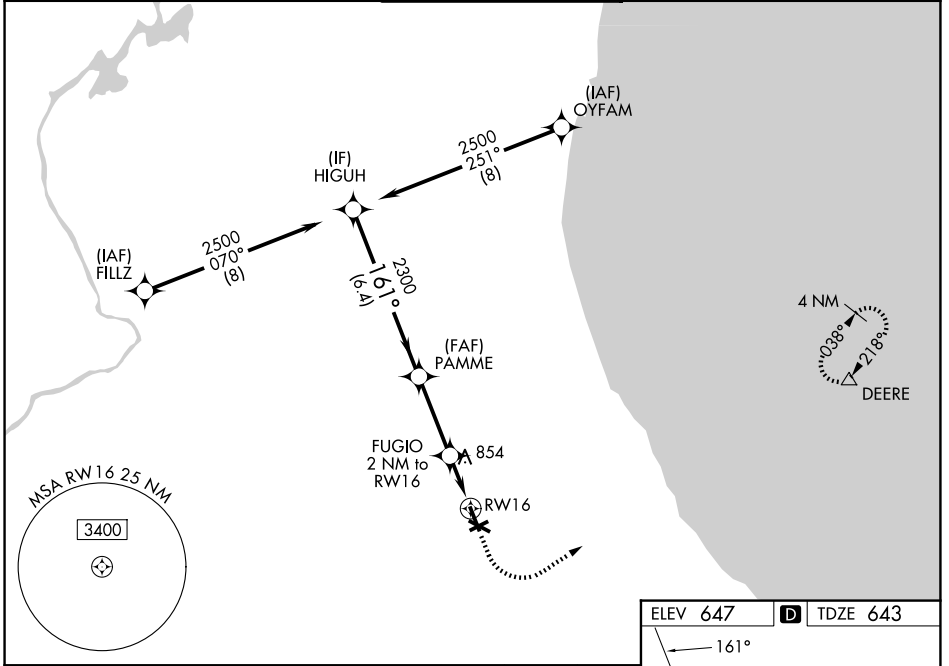

WAAS CH 45627 W16A	APP CRS 161°	Rwy Ldg TDZE Apt Elev	5001 643 647
--	------------------------	-----------------------------	---

RNAV (GPS) RWY 16

CHICAGO EXEC (PWK)

RNP APCH - GPS.

⚠ Rwy 16 helicopter visibility reduction below 3/4 SM NA.
⚠ For uncompensated Baro-VNAV systems, LNAV/VNAV NA below -19°C or above 54°C. Circling Rwy 6, 12, 24, 30 NA at night.

MISSED APPROACH: Climb to 1200 then climbing left turn to 2100 direct DEERE and hold.

ATIS 124.2	CHICAGO APP CON 120.55 306.925	EXECUTIVE TOWER ★ 119.9 (CTAF) 0	GND CON 121.7	UNICOM 122.95
----------------------	--	--	-------------------------	-------------------------