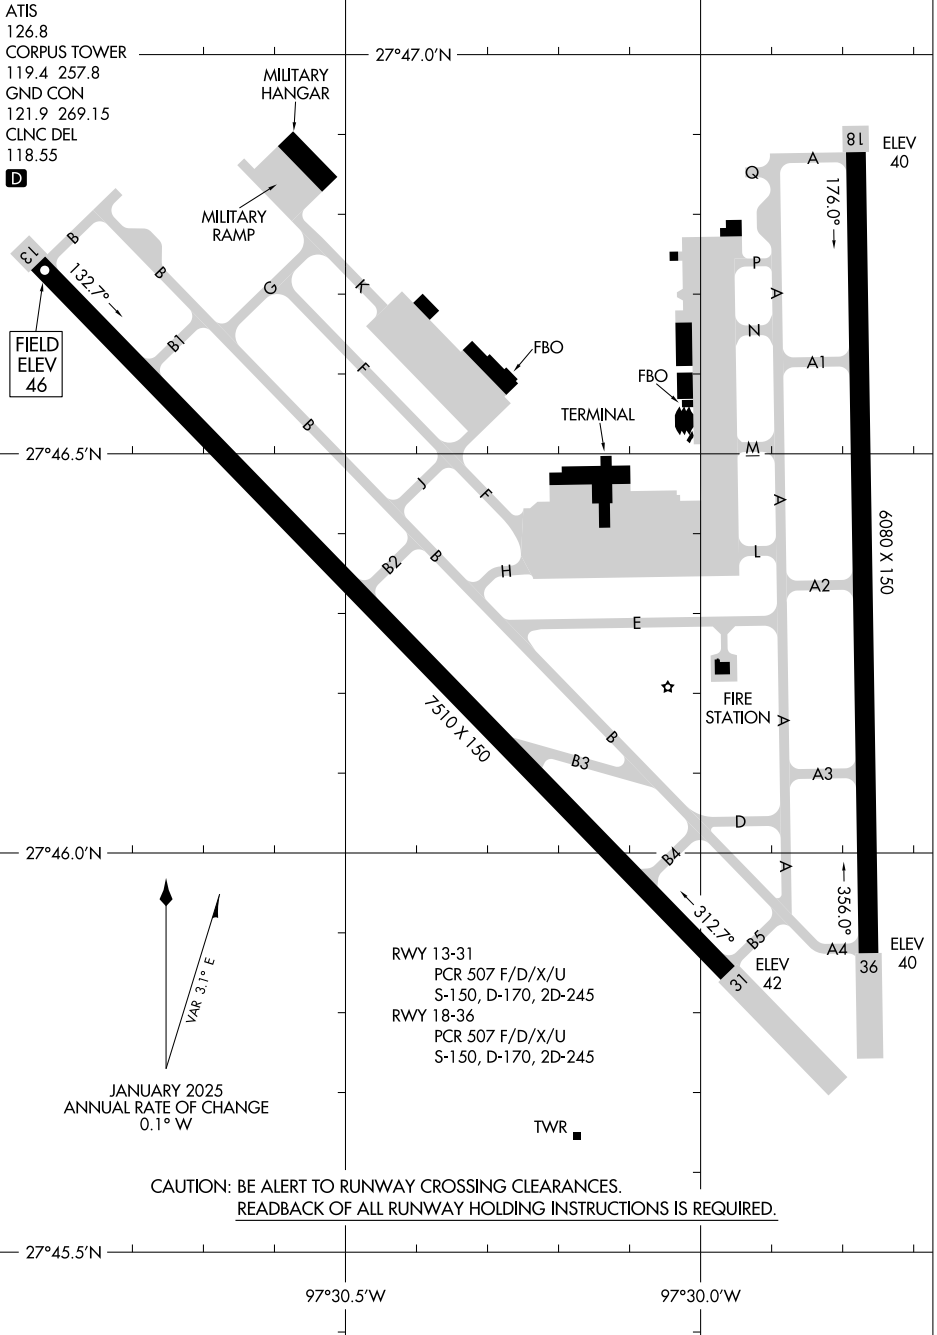

26022

AIRPORT DIAGRAM

AL-5032 (FAA)

CORPUS CHRISTI INTL (CRP)
CORPUS CHRISTI, TEXAS

CAUTION: BE ALERT TO RUNWAY CROSSING CLEARANCES.
READBACK OF ALL RUNWAY HOLDING INSTRUCTIONS IS REQUIRED.

SC-3, 16 APR 2026 to 14 MAY 2026

SC-3, 16 APR 2026 to 14 MAY 2026