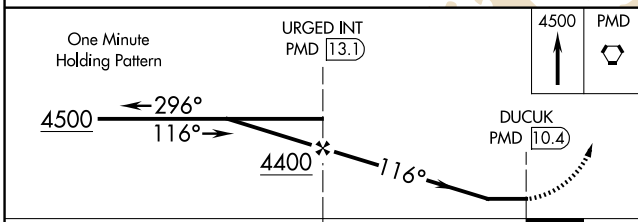

VORTAC PMD 115.55 Chan 102(Y)	APP CRS 116°	Rwy Ldg TDZE Apt Elev N/A N/A 2351
---	------------------------	--

VOR-B

GENERAL WM J FOX AIRFIELD (WJF)

MISSIED APPROACH: Climb to 4500 direct PMD VORTAC and hold.

SW-3, 16 APR 2026 to 14 MAY 2026

SW-3, 16 APR 2026 to 14 MAY 2026

DUAL VOR or DME REQUIRED

CATEGORY	A	B	C	D	FAF to MAP 2.7 NM					
CIRCLING	3320-1¼ 969 (1000-1¼)	3320-1½ 969 (1000-1½)	3320-3 969 (1000-3)		Knots	60	90	120	150	180
					Min:Sec	2:42	1:48	1:21	1:05	0:54