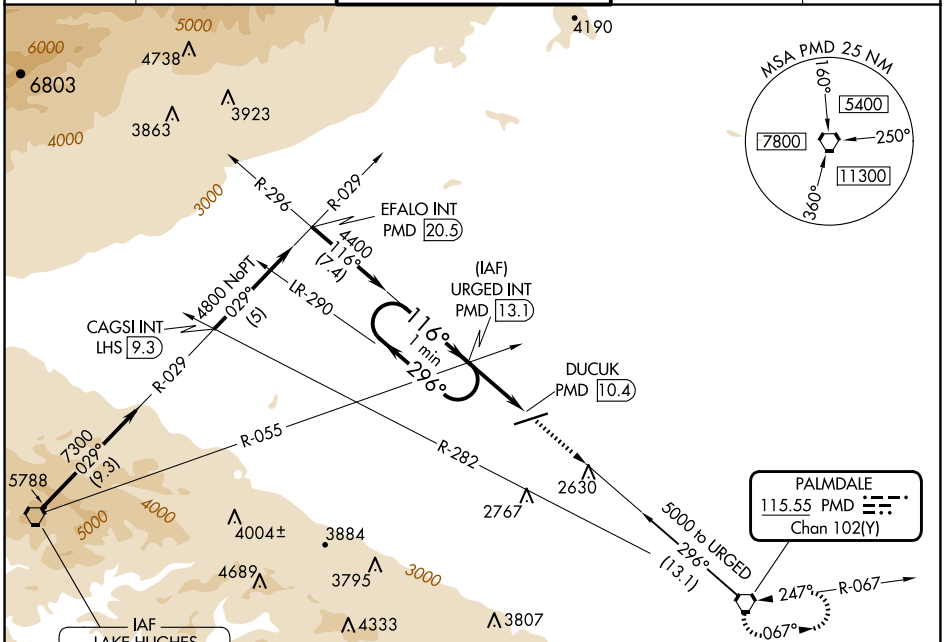

VORTAC PMD 115.55 Chan 102(Y)	APP CRS 116°	Rwy Ldg TDZE Apt Elev N/A N/A 2351
---	------------------------	--

VOR-B

GENERAL WM J FOX AIRFIELD (WJF)

MISSIED APPROACH: Climb to 4500 direct PMD VORTAC and hold.

ATIS 126.3	JOSHUA APP CON 126.1 290.3	FOX TOWER * 118.525 (CTAF) 256.9	GND CON 121.7 256.9	UNICOM 122.95
----------------------	--------------------------------------	--	-------------------------------	-------------------------

SW-3, 16 APR 2026 to 14 MAY 2026

SW-3, 16 APR 2026 to 14 MAY 2026

DUAL VOR or DME REQUIRED

CATEGORY	A	B	C	D	FAF to MAP 2.7 NM					
CIRCLING	3320-1¼ 969 (1000-1¼)	3320-1½ 969 (1000-1½)	3320-3 969 (1000-3)		Knots	60	90	120	150	180
					Min:Sec	2:42	1:48	1:21	1:05	0:54