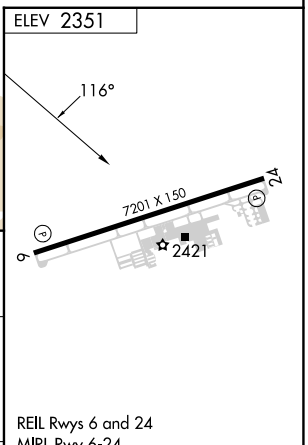

VORTAC PMD 115.55 Chan 102(Y)	APP CRS 116°	Rwy Ldg TDZE Apt Elev N/A N/A 2351
---	------------------------	--

VOR-B

GENERAL WM J FOX AIRFIELD (WJF)

MISSIED APPROACH: Climb to 4500 direct PMD VORTAC and hold.

SW-3, 16 APR 2026 to 14 MAY 2026

SW-3, 16 APR 2026 to 14 MAY 2026

DUAL VOR or DME REQUIRED

CATEGORY	A	B	C	D	FAF to MAP 2.7 NM					
CIRCLING	3320-1¼ 969 (1000-1¼)	3320-1½ 969 (1000-1½)	3320-3 969 (1000-3)		Knots	60	90	120	150	180
					Min:Sec	2:42	1:48	1:21	1:05	0:54