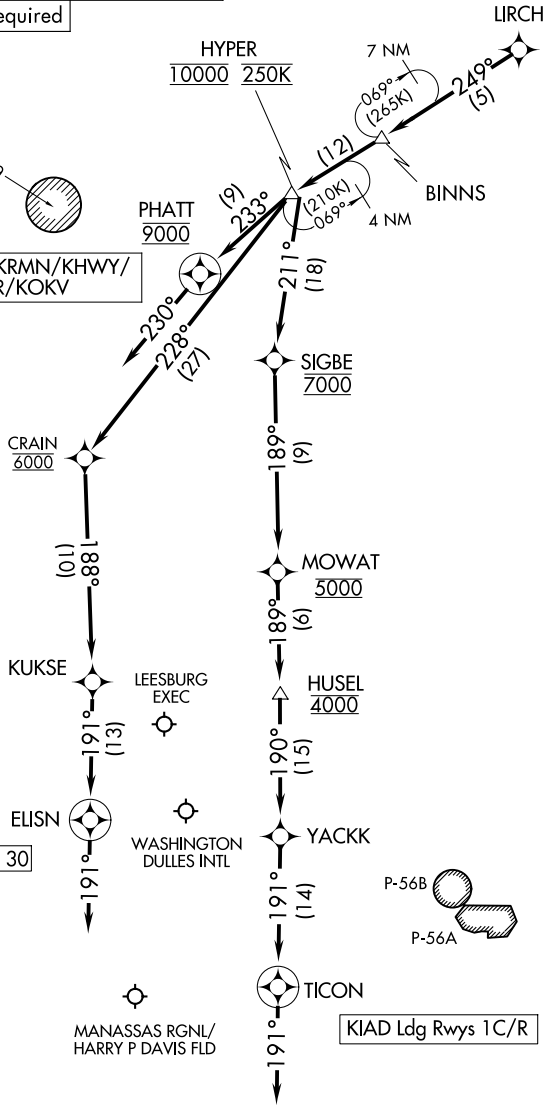

# HYPER NINE ARRIVAL (RNAV) Arrival Routes

WASHINGTON, DC

POTOMAC APP CON  
 133.0 288.35  
 IAD D-ATIS  
 134.85  
 HEF ATIS  
 125.175  
 KNYG ATIS  
 263.15

RNAV 1 - DME/DME/IRU or GPS

RADAR required

Ldg KNYG/KCJR/KEZF/KRMN/KHWY/  
 KHAF/KMRB/KJYO/KFRR/KOKV  
 KIAD Ldg Rwys 19L/C/R

NOTE: Jet and turboprop aircraft only.  
 NOTE: For aircraft capable of 180K or greater.

NE-3, 16 APR 2026 to 14 MAY 2026

NE-3, 16 APR 2026 to 14 MAY 2026

NOTE: Chart not to scale.

# HYPER NINE ARRIVAL (RNAV) Arrival Routes

WASHINGTON, DC