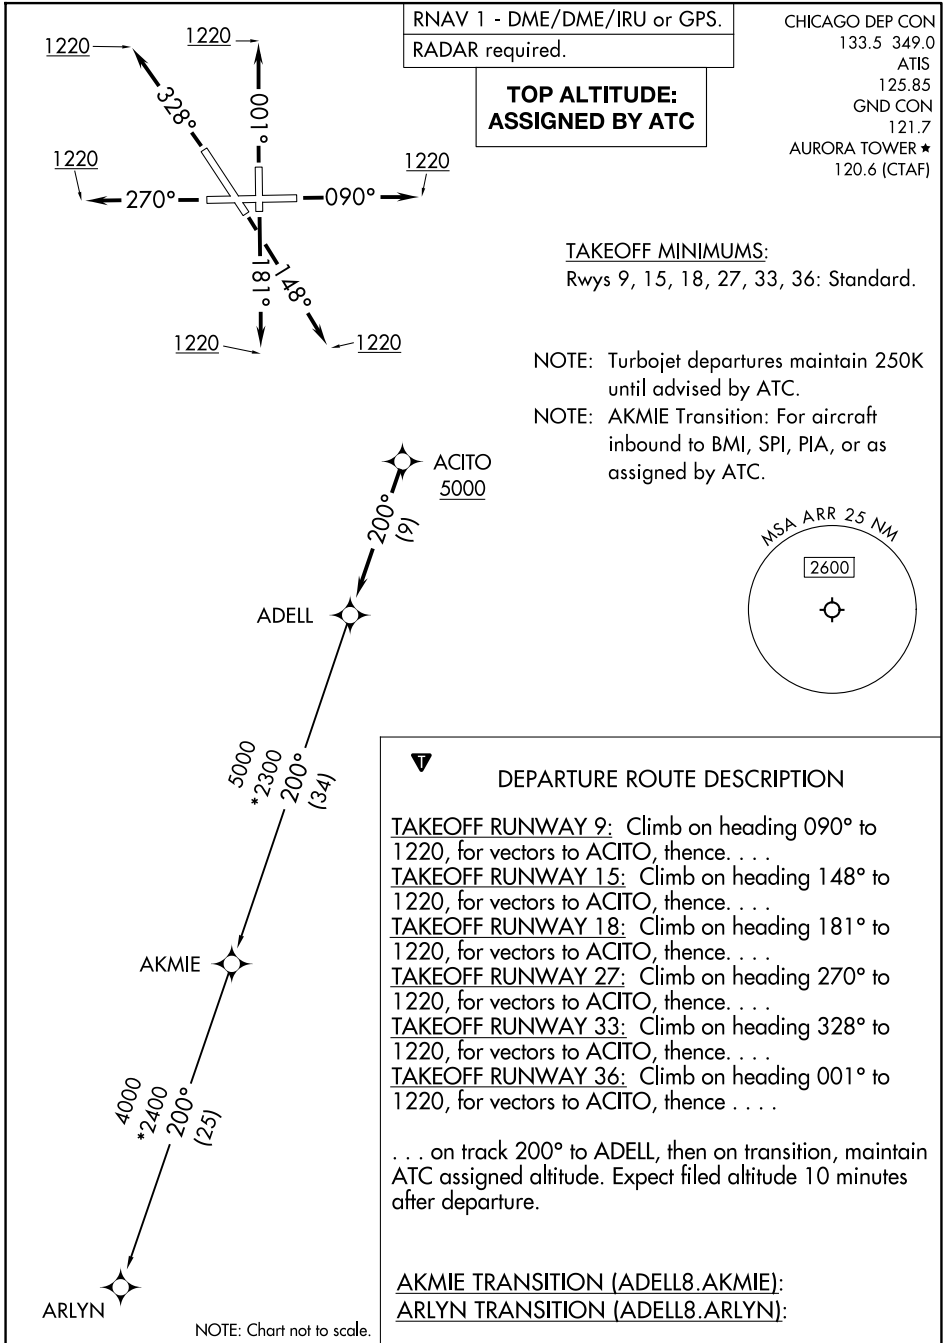

(ADELL8.ADELL) 26078

# ADELL EIGHT DEPARTURE (RNAV)

AL-5103 (FAA)

AURORA MUNI (ARR)  
CHICAGO/AURORA, ILLINOIS

# ADELL EIGHT DEPARTURE (RNAV)

(ADELL8.ADELL) 19MAR26

CHICAGO/AURORA, ILLINOIS  
AURORA MUNI (ARR)

EC-3, 16 APR 2026 to 14 MAY 2026

EC-3, 16 APR 2026 to 14 MAY 2026

NOTE: Chart not to scale.