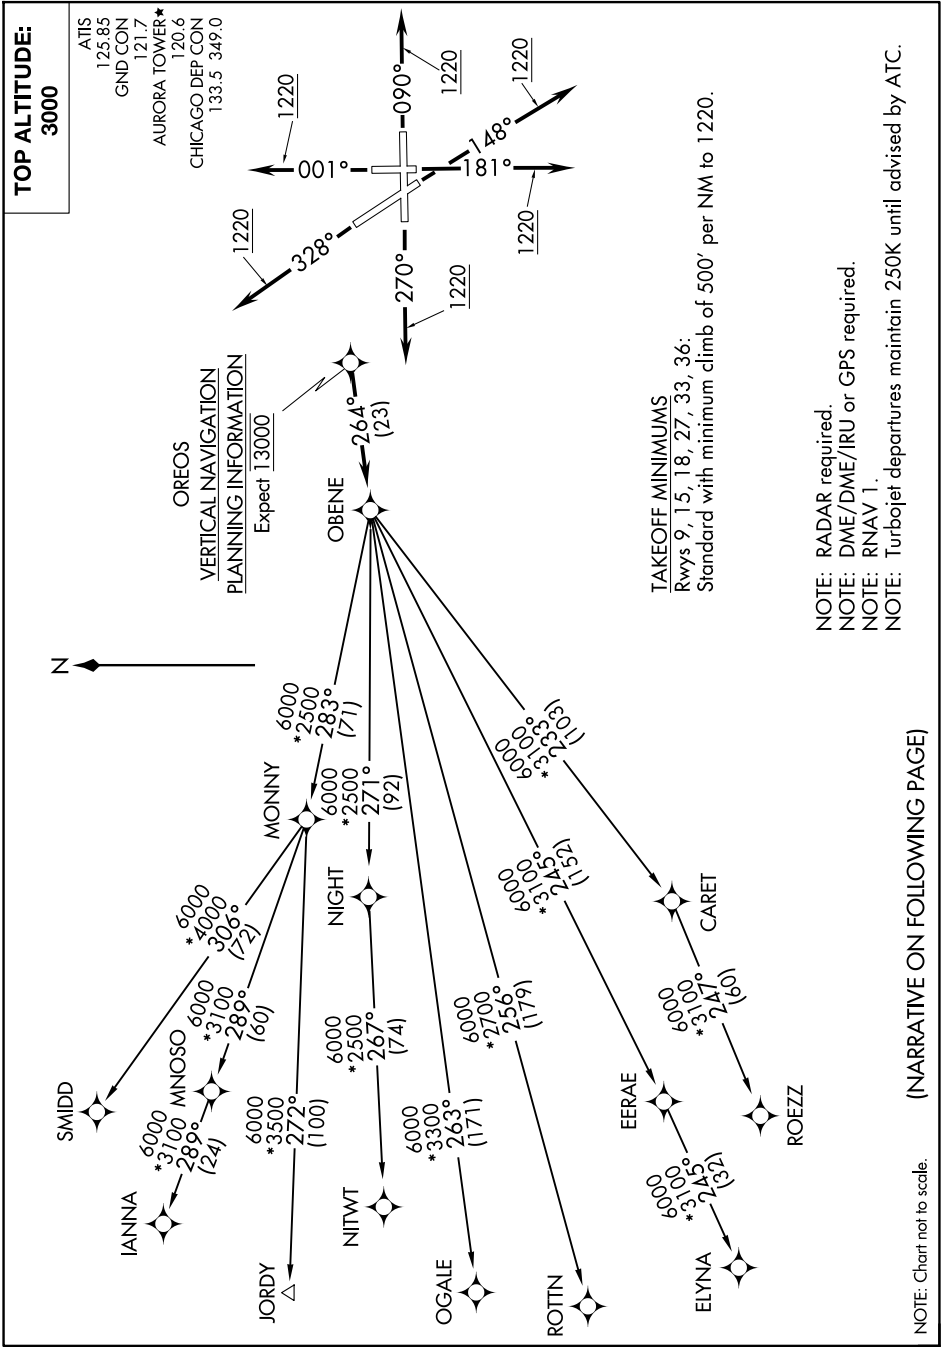

(OBENE3.OBENE) 18312

OBENE THREE DEPARTURE (RNAV) AL-5103 (FAA)

AURORA MUNI (ARR)
CHICAGO/AURORA, ILLINOIS

EC-3, 16 APR 2026 to 14 MAY 2026

EC-3, 16 APR 2026 to 14 MAY 2026