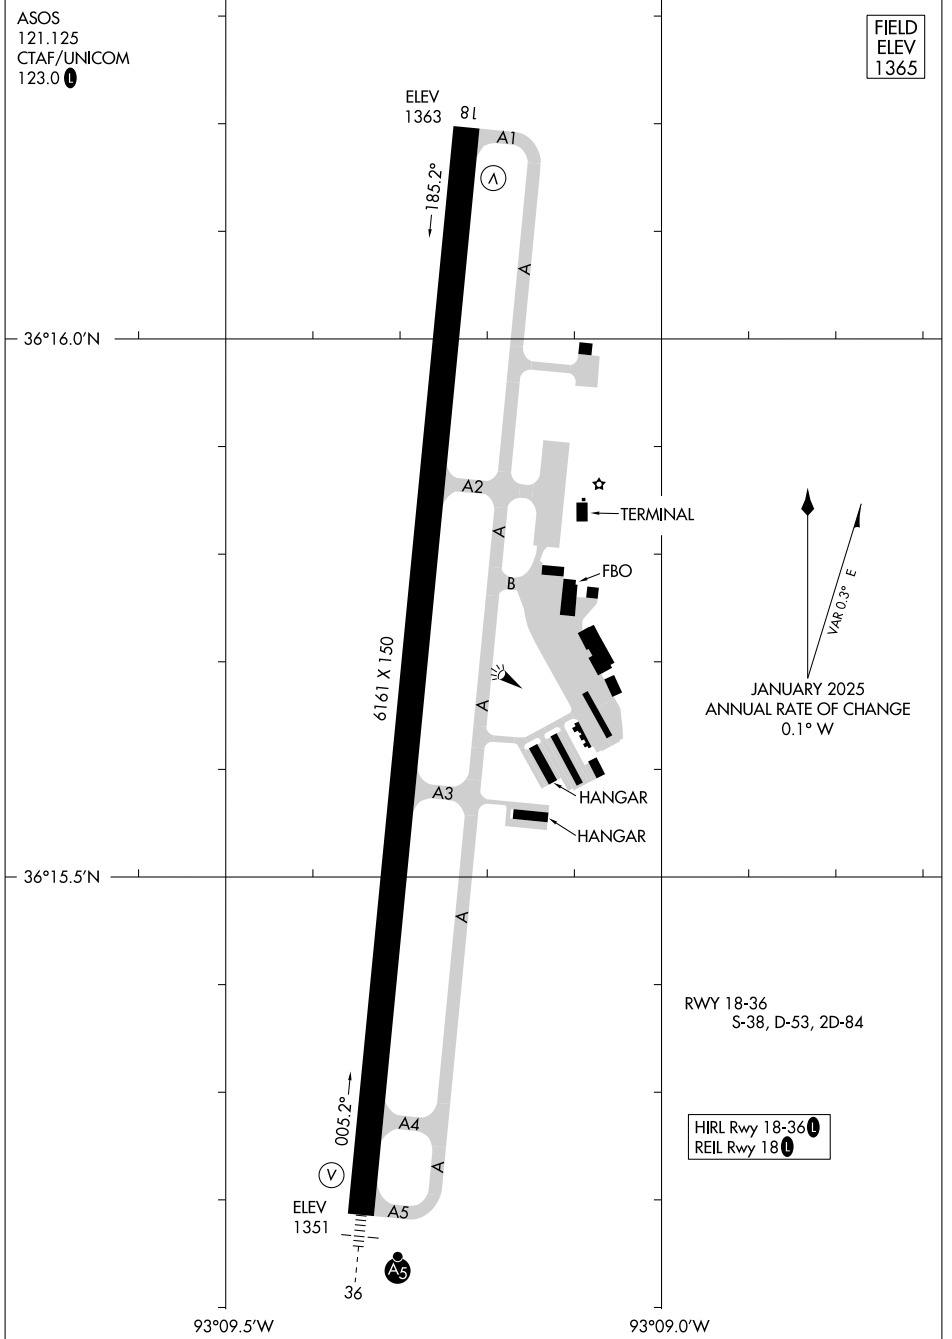

25163

AIRPORT DIAGRAM

AL-5135 (FAA)

BOONE COUNTY (HRO)
HARRISON, ARKANSAS

ASOS
121.125
CTAF/UNICOM
123.0

FIELD
ELEV
1365

SC-1, 16 APR 2026 to 14 MAY 2026

SC-1, 16 APR 2026 to 14 MAY 2026

AIRPORT DIAGRAM

25163

HARRISON, ARKANSAS
BOONE COUNTY (HRO)

RWY 18-36
S-38, D-53, 2D-84

HIRL Rwy 18-36
REIL Rwy 18