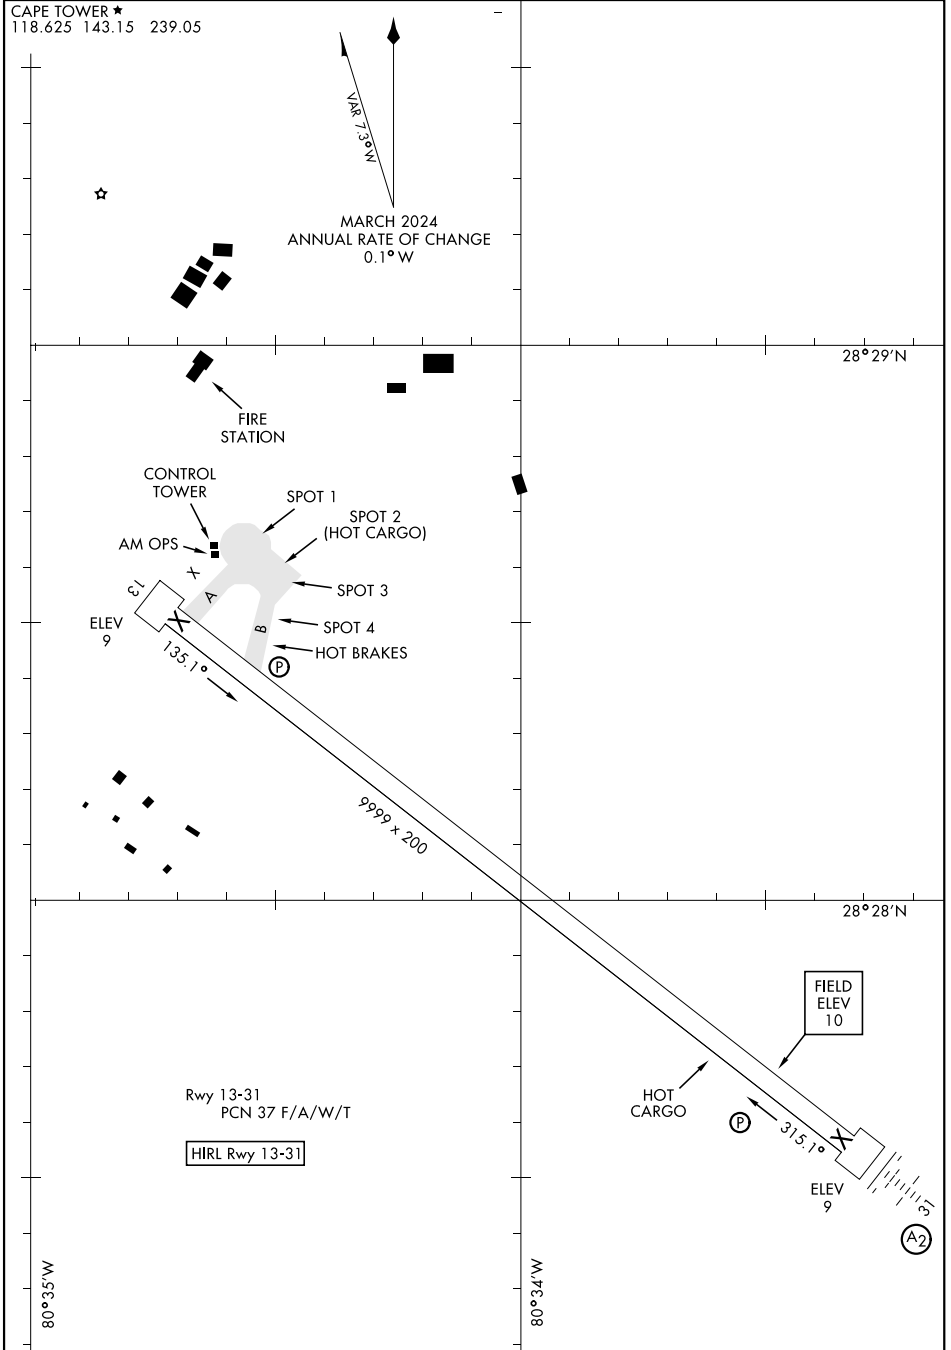

# AIRPORT DIAGRAM

[USAF]

COCOA BEACH, FLORIDA

SE-3, 16 APR 2026 to 14 MAY 2026

SE-3, 16 APR 2026 to 14 MAY 2026

# AIRPORT DIAGRAM

COCOA BEACH, FLORIDA  
CAPE CANAVERAL SFS SKID STRIP (KXMR)