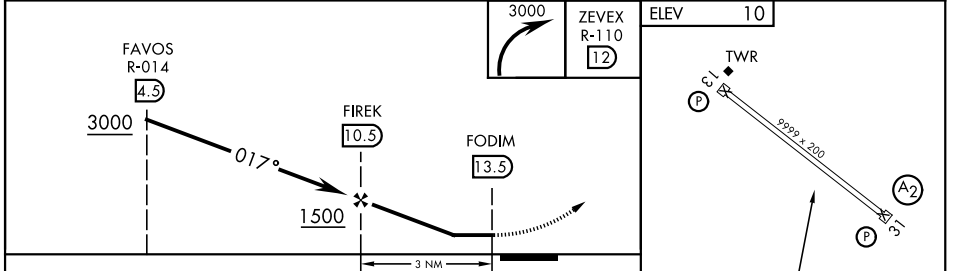

TACAN-A

TACAN COF Chan 97	APCH CRS 017°	Rwy Idg TDZE Arprt Elev	9999 N/A 10	[USAF]	CAPE CANAVERAL SFS SKID STRIP (KXMR)
-----------------------------	-------------------------	-------------------------------	--	--------	--------------------------------------

RADAR required	MISSED APPROACH: Turn right direct ZEVEX (COF R-110/12 DME) maintain 3000 and hold.
----------------	---

ORLANDO APP CON 134.95 281.425	CAPE TOWER ★ 118.625 143.15 239.05
--	--

CATEGORY	A	B	C	D	E	
CIRCLING *	580-1	570 (600-1)	580-1½ 570 (600-1½)	620-2 610 (700-2)	640-2¼ 630 (700-2¼)	HIRL Rwy 13-31

TACAN-A

SE-3, 16 APR 2026 to 14 MAY 2026

SE-3, 16 APR 2026 to 14 MAY 2026