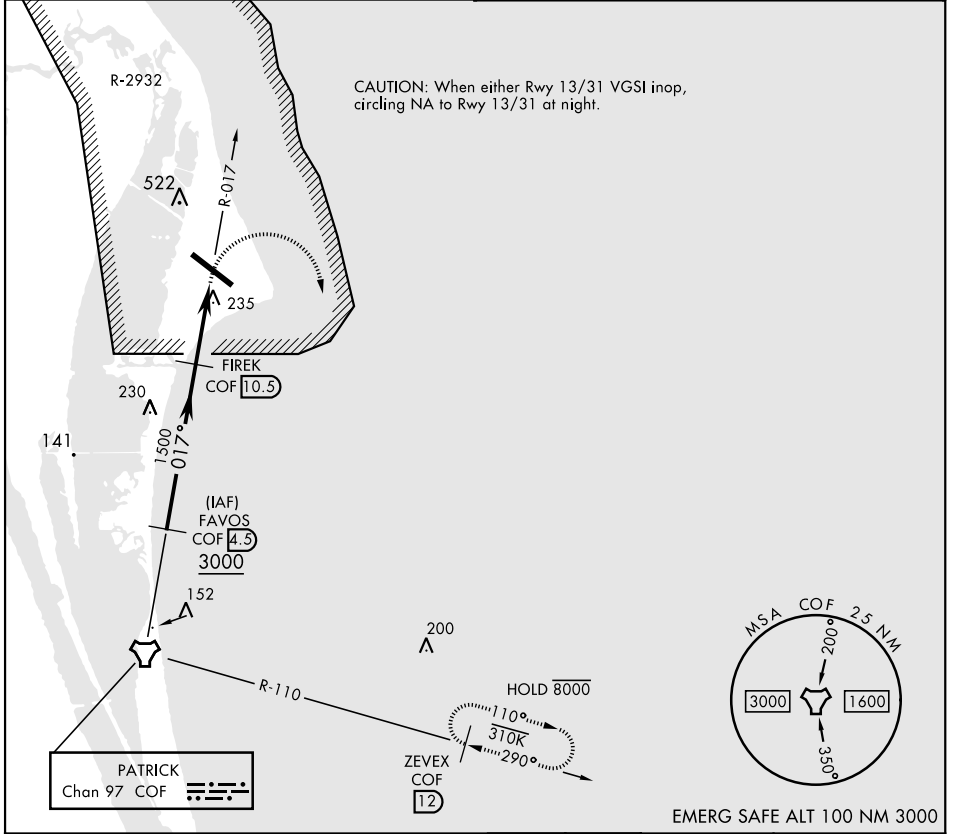

TACAN-A

TACAN COF Chan 97	APCH CRS 017°	Rwy Idg TDZE Arprt Elev	9999 N/A 10	[USAF]	CAPE CANAVERAL SFS SKID STRIP (KXMR)
-----------------------------	-------------------------	-------------------------------	--	--------	--------------------------------------

RADAR required	MISSED APPROACH: Turn right direct ZEVEX (COF R-110/12 DME) maintain 3000 and hold.
----------------	---

ORLANDO APP CON 134.95 281.425	CAPE TOWER ★ 118.625 143.15 239.05
--	--

CATEGORY	A	B	C	D	E	
CIRCLING *	580-1	570 (600-1)	580-1½ 570 (600-1½)	620-2 610 (700-2)	640-2¼ 630 (700-2¼)	HIRL Rwy 13-31

TACAN-A

SE-3, 16 APR 2026 to 14 MAY 2026

SE-3, 16 APR 2026 to 14 MAY 2026