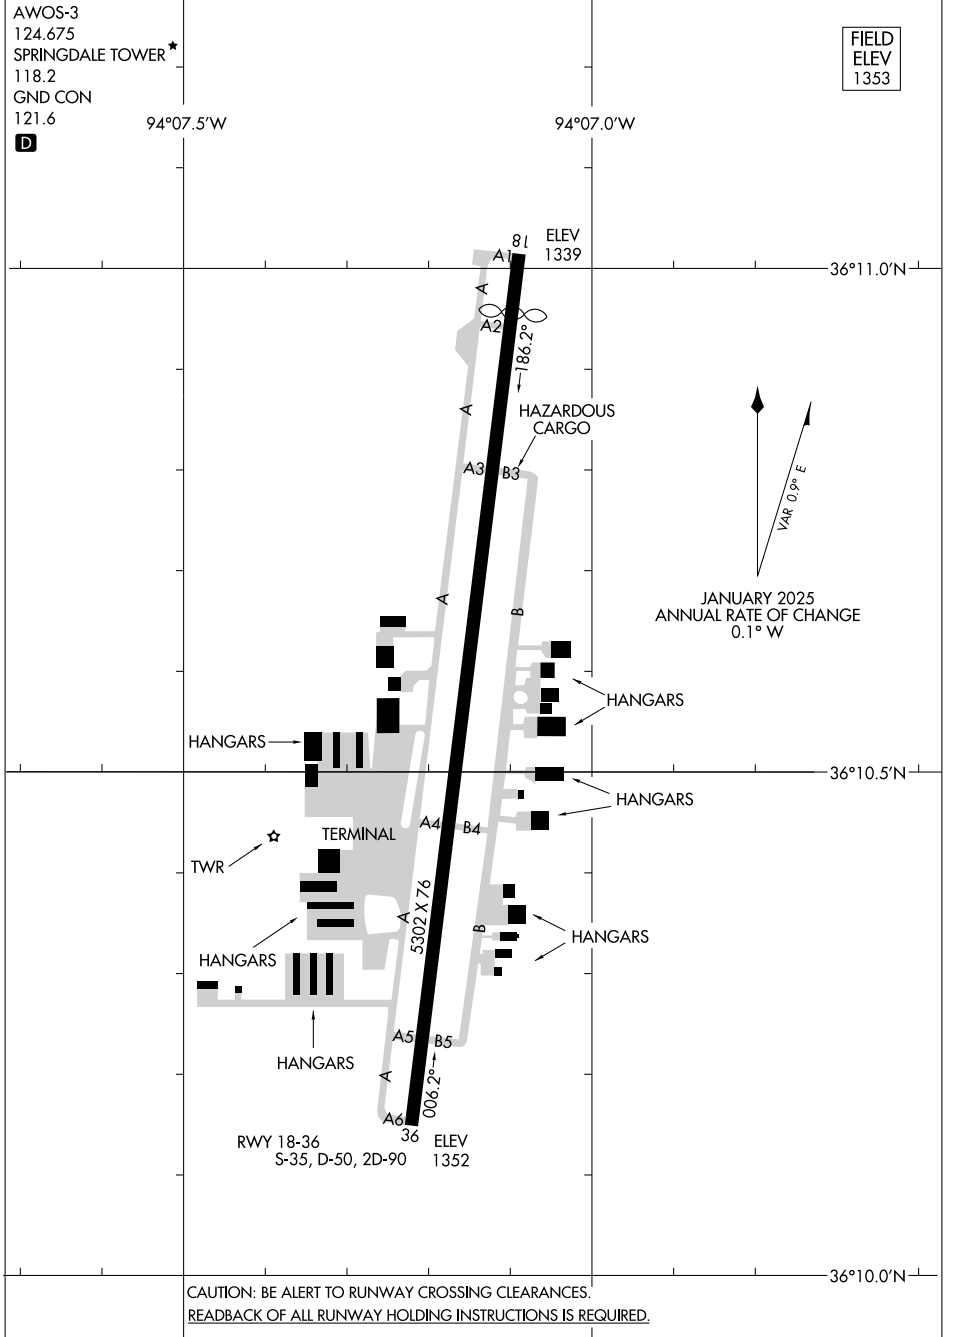

25275

# AIRPORT DIAGRAM

AL-5165 (FAA)

SPRINGDALE MUNI (ASG)  
SPRINGDALE, ARKANSAS

SC-1, 16 APR 2026 to 14 MAY 2026

SC-1, 16 APR 2026 to 14 MAY 2026