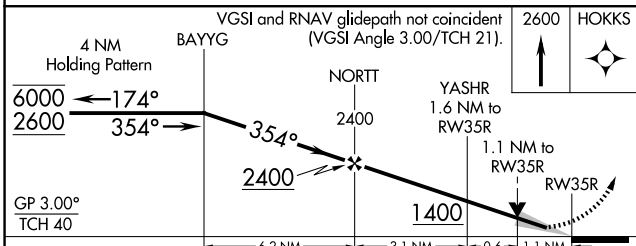

WAAS CH 78147 W35B	APP CRS 354°	Rwy Ldg 3901 TDZE 844 Apt Elev 845
--	------------------------	---

RNAV (GPS) RWY 35R

GRAND FORKS INTL (GFK)

RNP APCH - GPS.

⚠ For uncompensated Baro-VNAV systems, LNAV/VNAV NA below -22°C or above 54°C.

MISSED APPROACH: Climb to 2600 direct HOKKS and hold.

ATIS 119.4	GRAND FORKS APP CON * 118.1 318.1	GRAND FORKS TOWER * 118.4 (CTAF) 350.35	GND CON 124.575	UNICOM 122.95
----------------------	---	---	---------------------------	-------------------------

CATEGORY	A	B	C	D
LPV DA		1044- ³ / ₄	200 (200- ³ / ₄)	
LNAV/VNAV DA		1094- ³ / ₄	250 (300- ³ / ₄)	
LNAV MDA		1200-1	356 (400-1)	
CIRCLING	1260-1 415 (500-1)	1300-1 455 (500-1)	1400-1½ 555 (600-1½)	1420-2 575 (600-2)