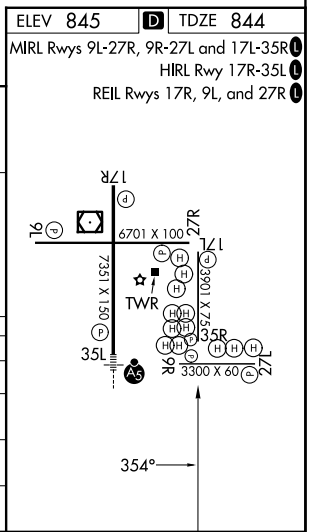

WAAS CH 78147 W35B	APP CRS 354°	Rwy Ldg 3901 TDZE 844 Apt Elev 845
--	------------------------	---

RNAV (GPS) RWY 35R

GRAND FORKS INTL (GFK)

RNP APCH - GPS.

⚠ For uncompensated Baro-VNAV systems, LNAV/VNAV NA below -22°C or above 54°C.

MISSED APPROACH: Climb to 2600 direct HOKKS and hold.

ATIS 119.4	GRAND FORKS APP CON * 118.1 318.1	GRAND FORKS TOWER * 118.4 (CTAF) 350.35	GND CON 124.575	UNICOM 122.95
----------------------	---	---	---------------------------	-------------------------

CATEGORY	A	B	C	D
LPV DA		1044- ³ / ₄	200 (200- ³ / ₄)	
LNAV/VNAV DA		1094- ³ / ₄	250 (300- ³ / ₄)	
LNAV MDA		1200-1	356 (400-1)	
CIRCLING	1260-1 415 (500-1)	1300-1 455 (500-1)	1400-1½ 555 (600-1½)	1420-2 575 (600-2)