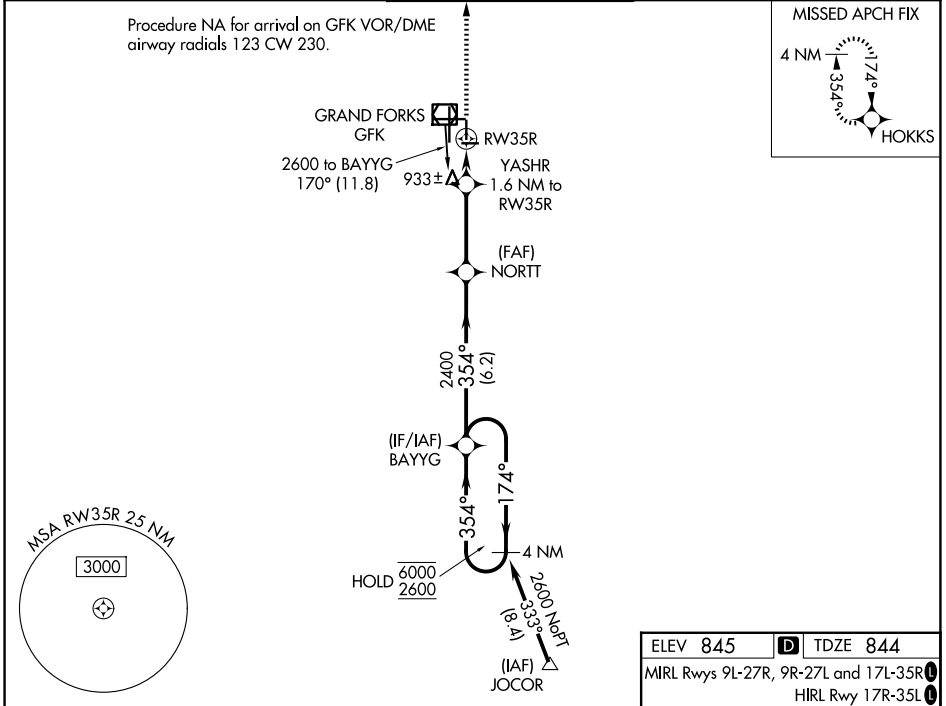

WAAS CH 78147 W35B	APP CRS 354°	Rwy Ldg 3901 TDZE 844 Apt Elev 845
--	------------------------	---

RNAV (GPS) RWY 35R

GRAND FORKS INTL (GFK)

RNP APCH - GPS.

⚠ For uncompensated Baro-VNAV systems, LNAV/VNAV NA below -22°C or above 54°C.

MISSED APPROACH: Climb to 2600 direct HOKKS and hold.

ATIS 119.4	GRAND FORKS APP CON * 118.1 318.1	GRAND FORKS TOWER * 118.4 (CTAF) 350.35	GND CON 124.575	UNICOM 122.95
----------------------	---	---	---------------------------	-------------------------

CATEGORY	A	B	C	D
LPV DA		1044- ³ / ₄	200 (200- ³ / ₄)	
LNAV/VNAV DA		1094- ³ / ₄	250 (300- ³ / ₄)	
LNAV MDA		1200-1	356 (400-1)	
CIRCLING	1260-1 415 (500-1)	1300-1 455 (500-1)	1400-1½ 555 (600-1½)	1420-2 575 (600-2)