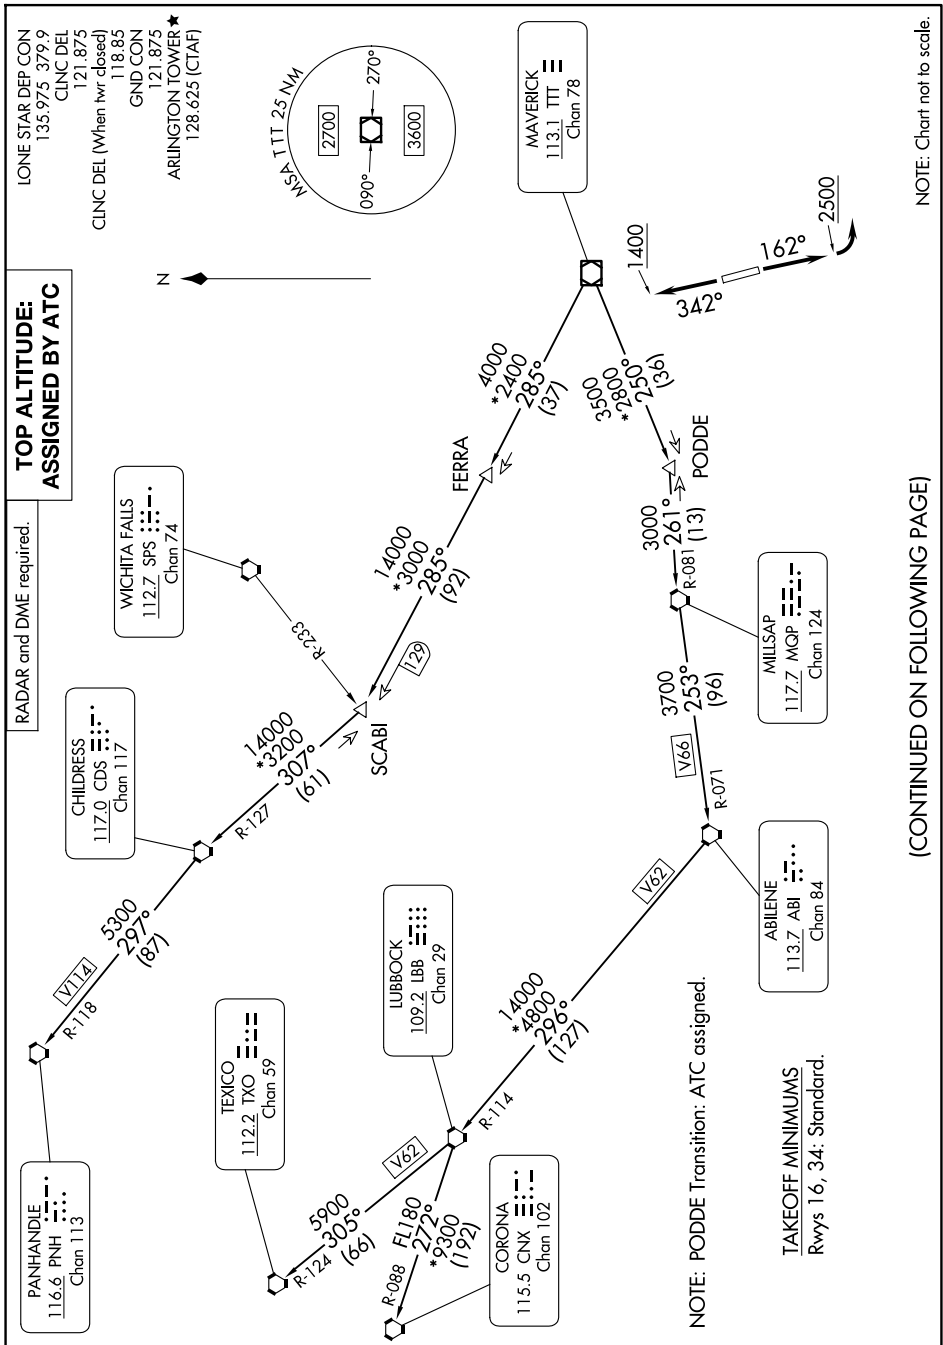

# WORTH ONE DEPARTURE

SC-2, 16 APR 2026 to 14 MAY 2026

# WORTH ONE DEPARTURE

(CONTINUED ON FOLLOWING PAGE)

SC-2, 16 APR 2026 to 14 MAY 2026