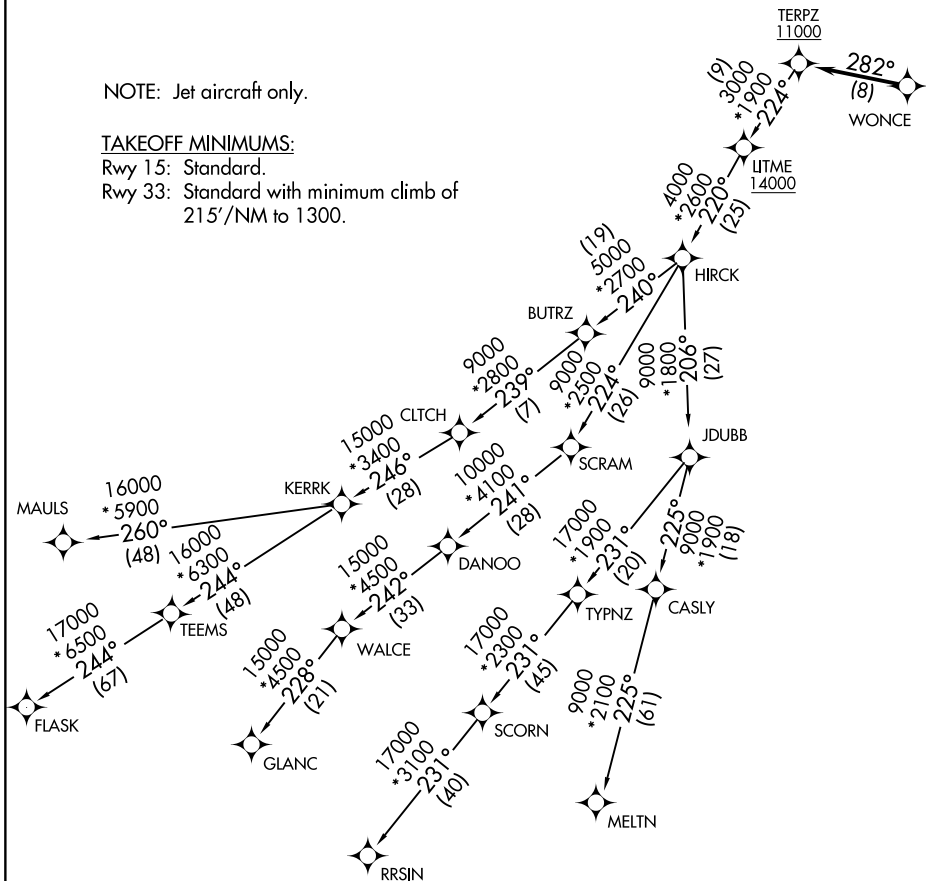

(TERPZ8.TERPZ) 24193

AL-5222 (FAA)

MARTIN STATE (MTN)

BALTIMORE, MARYLAND

TERPZ EIGHT DEPARTURE (RNAV)

POTOMAC DEP CON
 119.7 290.475
 ATIS
 124.925
 GND CON
 121.8 253.4
 MARTIN TOWER ★
 121.3 (CTAF) 254.425
 UNICOM
 122.95

RNAV 1 - DME/DME/IRU or GPS.

RADAR required.

TOP ALTITUDE:
17000

NOTE: Jet aircraft only.

TAKEOFF MINIMUMS:

Rwy 15: Standard.

Rwy 33: Standard with minimum climb of 215'/NM to 1300.

NOTE: Chart not to scale.

NE-3, 16 APR 2026 to 14 MAY 2026

NE-3, 16 APR 2026 to 14 MAY 2026

TERPZ EIGHT DEPARTURE (RNAV)

(TERPZ8.TERPZ) 11JUL24

BALTIMORE, MARYLAND

MARTIN STATE (MTN)