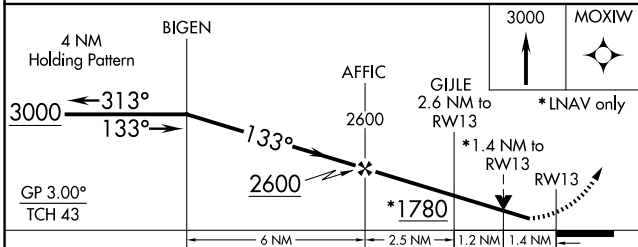

CATEGORY	A	B	C	D
LPV DA	1224-1	294 (300-1)		NA
LNAV/VNAV DA	1478-2	548 (600-2)		NA
LNAV MDA	1420-1	490 (500-1)	1420-1¼ 490 (500-1¼)	NA

NC-3, 16 APR 2026 to 14 MAY 2026

NC-3, 16 APR 2026 to 14 MAY 2026