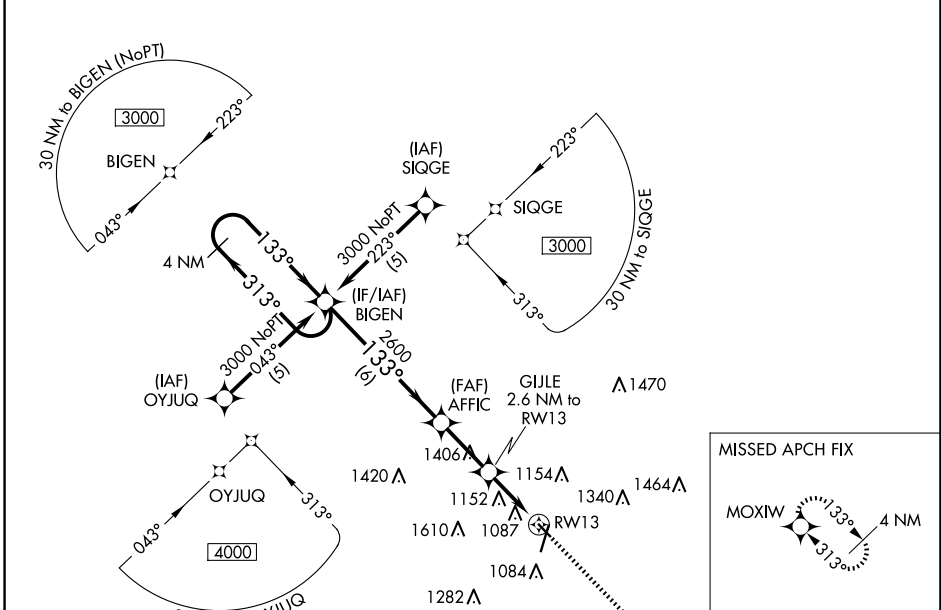

WAAS CH 63117 W13A	APP CRS 133°	Rwy Ldg TDZE Apt Elev	3491 930 956
--	------------------------	-----------------------------	---

RNAV (GPS) RWY 13

AMES MUNI (AMW)

RNP APCH.

▼ For uncompensated Baro-VNAV systems, LNAV/VNAV NA below -16°C or above 54°C.
✱ -26°C
 Rwy 13 helicopter visibility reduction below ¾ SM NA.

MISSED APPROACH: Climb to 3000 direct MOXIW and hold.

ASOS 132.025	DES MOINES APP CON 123.9 307.15	CLNC DEL 126.0	UNICOM 122.7 (CTAF) 0
------------------------	---	--------------------------	---------------------------------

ELEV 956	TDZE 930
----------	----------

CATEGORY	A	B	C	D
LPV DA	1224-1	294 (300-1)		NA
LNAV/VNAV DA	1478-2	548 (600-2)		NA
LNAV MDA	1420-1	490 (500-1)	1420-1¼ 490 (500-1¼)	NA

NC-3, 16 APR 2026 to 14 MAY 2026

NC-3, 16 APR 2026 to 14 MAY 2026