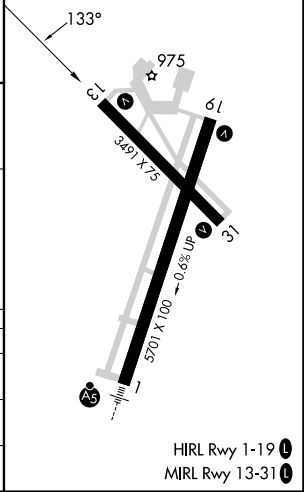

CATEGORY	A	B	C	D
LPV DA	1224-1	294 (300-1)		NA
LNAV/VNAV DA	1478-2	548 (600-2)		NA
LNAV MDA	1420-1	490 (500-1)	1420-1¼ 490 (500-1¼)	NA

NC-3, 16 APR 2026 to 14 MAY 2026

NC-3, 16 APR 2026 to 14 MAY 2026