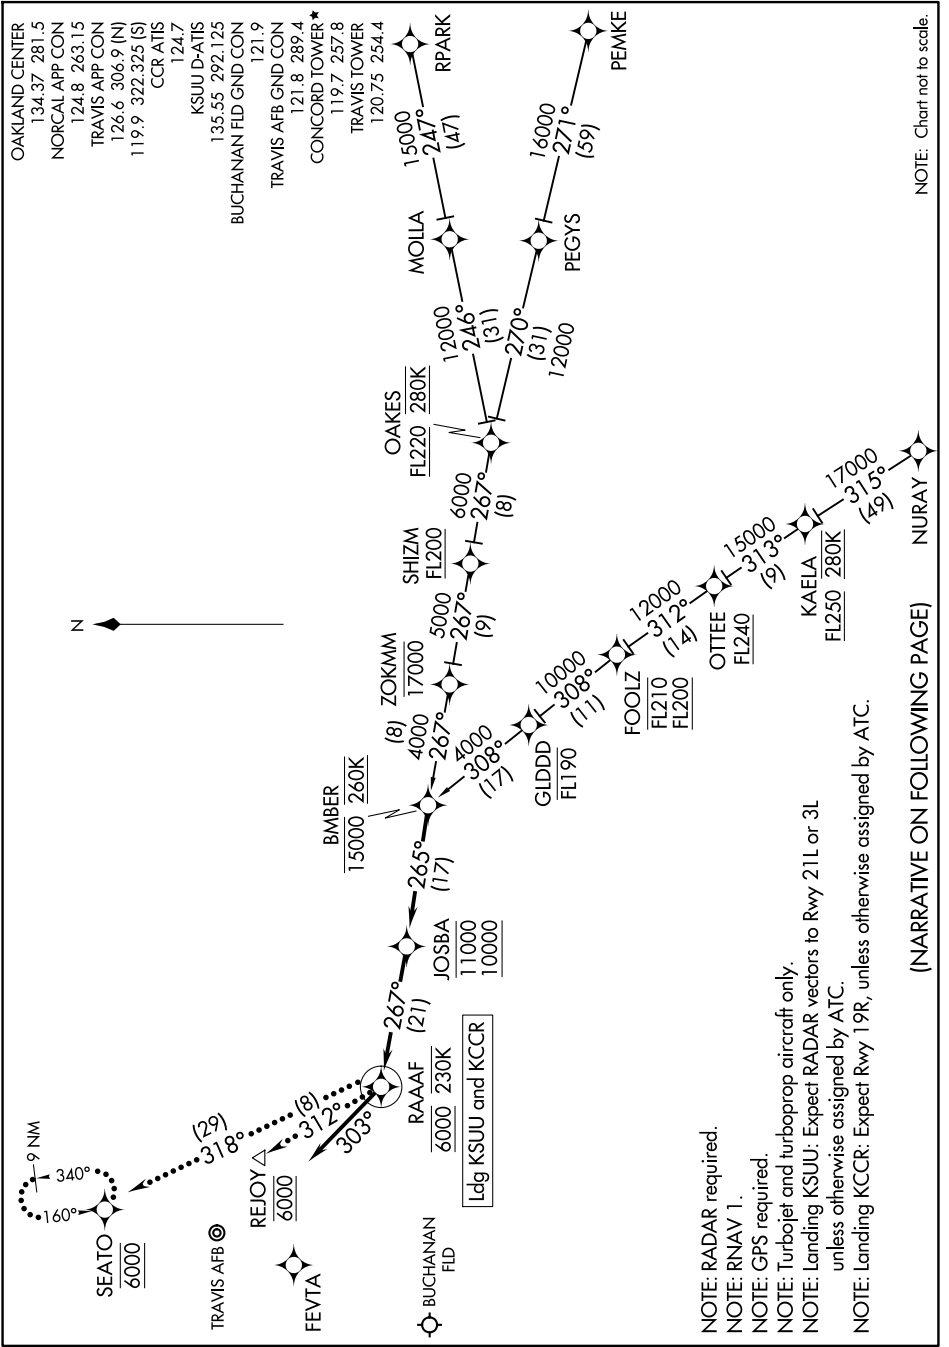

BMBER ONE ARRIVAL (RNAV)

AL-5320 (FAA)

CONCORD, CALIFORNIA

SW-2, 16 APR 2026 to 14 MAY 2026

BMBER ONE ARRIVAL (RNAV)

CONCORD, CALIFORNIA

(NARRATIVE ON FOLLOWING PAGE)

SW-2, 16 APR 2026 to 14 MAY 2026