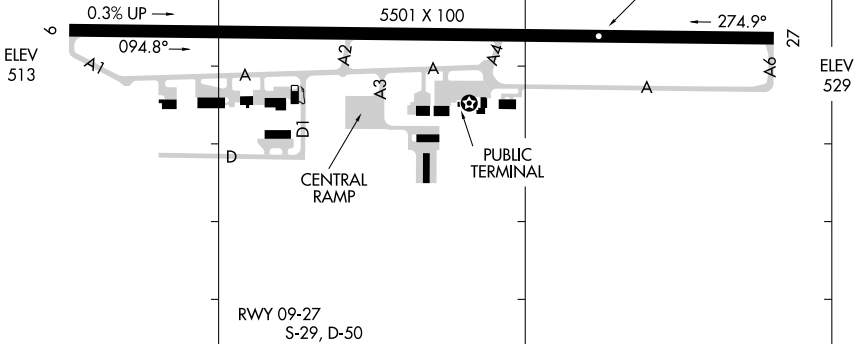

FIELD
ELEV
529

38°14.5' N

86°57.5' W

86°57.0' W

86°56.5' W

AIRPORT DIAGRAM

25107

HUNTINGBURG, INDIANA
HUNTINGBURG (HNB)