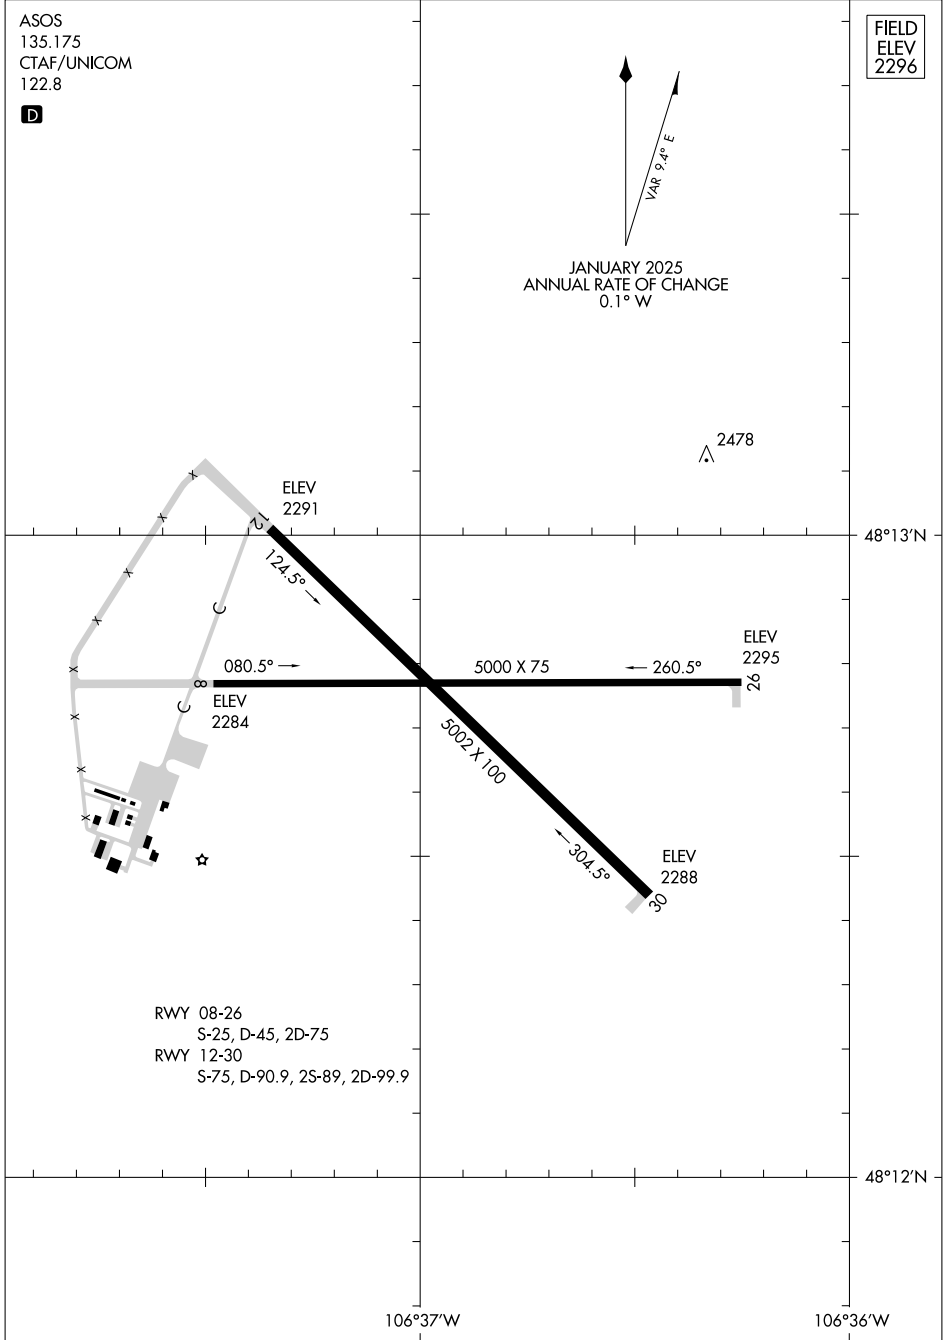

# AIRPORT DIAGRAM

WOKAL FLD/GLASGOW-VALLEY COUNTY (GGW)  
AL-5382 (FAA) GLASGOW, MONTANA

ASOS  
135.175  
CTAF/UNICOM  
122.8

FIELD  
ELEV  
2296

JANUARY 2025  
ANNUAL RATE OF CHANGE  
0.1° W

2478  
▲

NW-1, 16 APR 2026 to 14 MAY 2026

NW-1, 16 APR 2026 to 14 MAY 2026