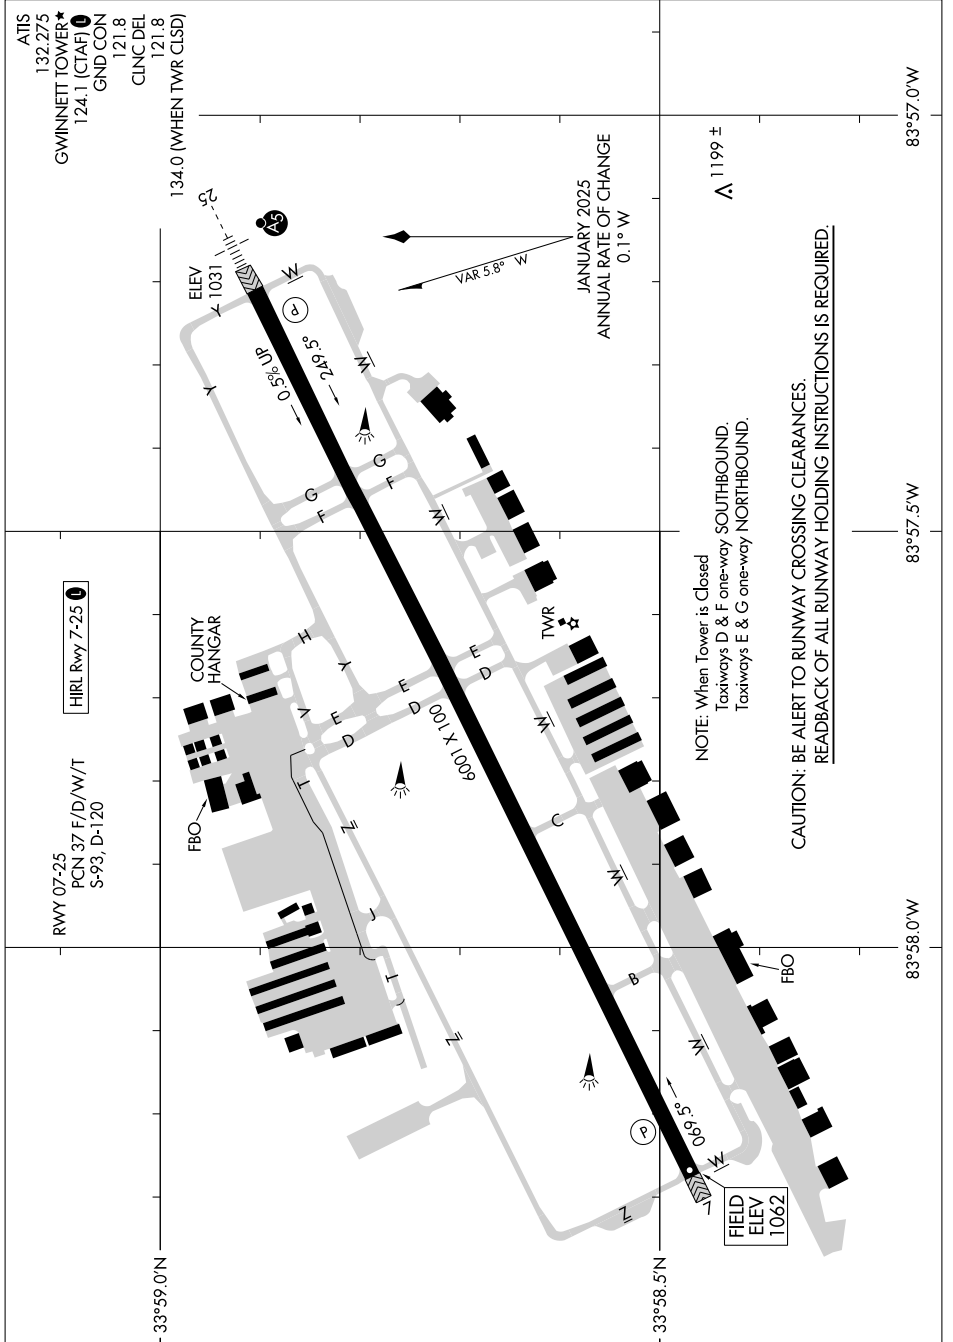

AIRPORT DIAGRAM

AL-5385 (FAA)

GWINNETT COUNTY/BRISCOE FLD (LZU)
LAWRENCEVILLE, GEORGIA

SE-4, 16 APR 2026 to 14 MAY 2026

AIRPORT DIAGRAM

LAWRENCEVILLE, GEORGIA
GWINNETT COUNTY/BRISCOE FLD (LZU)

SE-4, 16 APR 2026 to 14 MAY 2026