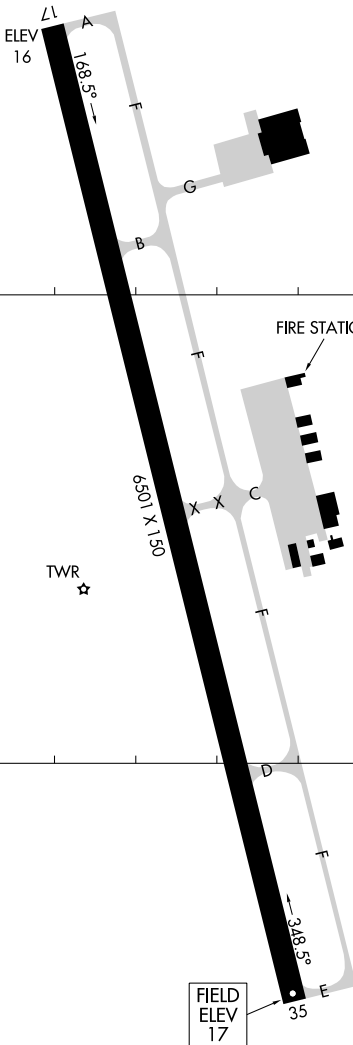

# AIRPORT DIAGRAM

AL-5404 (FAA)

TRENT LOTT INTL (PQL)  
PASCAGOULA, MISSISSIPPI

ATIS  
 135.175  
 TRENT LOTT TOWER ★  
 118.575  
 GND CON  
 121.725  
 CLNC DEL  
 121.725

30°28.0'N

FIRE STATION

TWR ★

6501 X 150

FIELD  
ELEV  
17

30°27.5'N

RWY 17-35  
 PCN 57 F/C/X/T  
 D-196, 2D-315, 2D/2D2-753

CAUTION: BE ALERT TO RUNWAY CROSSING CLEARANCES.  
 READBACK OF ALL RUNWAY HOLDING INSTRUCTIONS IS REQUIRED.

88°32.0'W

88°31.5'W

# AIRPORT DIAGRAM

25107

PASCAGOULA, MISSISSIPPI  
TRENT LOTT INTL (PQL)

SC-4, 16 APR 2026 to 14 MAY 2026

SC-4, 16 APR 2026 to 14 MAY 2026