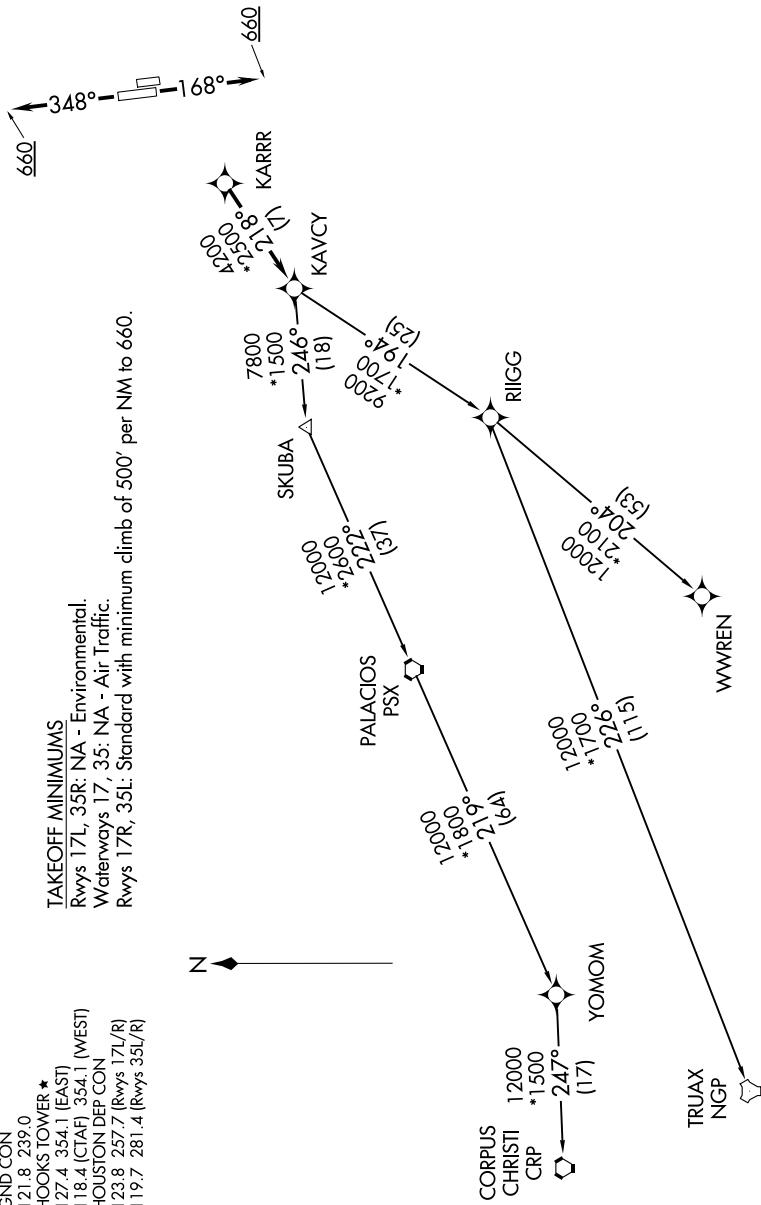

# KARRR SEVEN DEPARTURE (RNAV)

**TOP ALTITUDE:  
ASSIGNED BY ATC**

NOTE: Chart not to scale.

(NARRATIVE ON FOLLOWING PAGE)