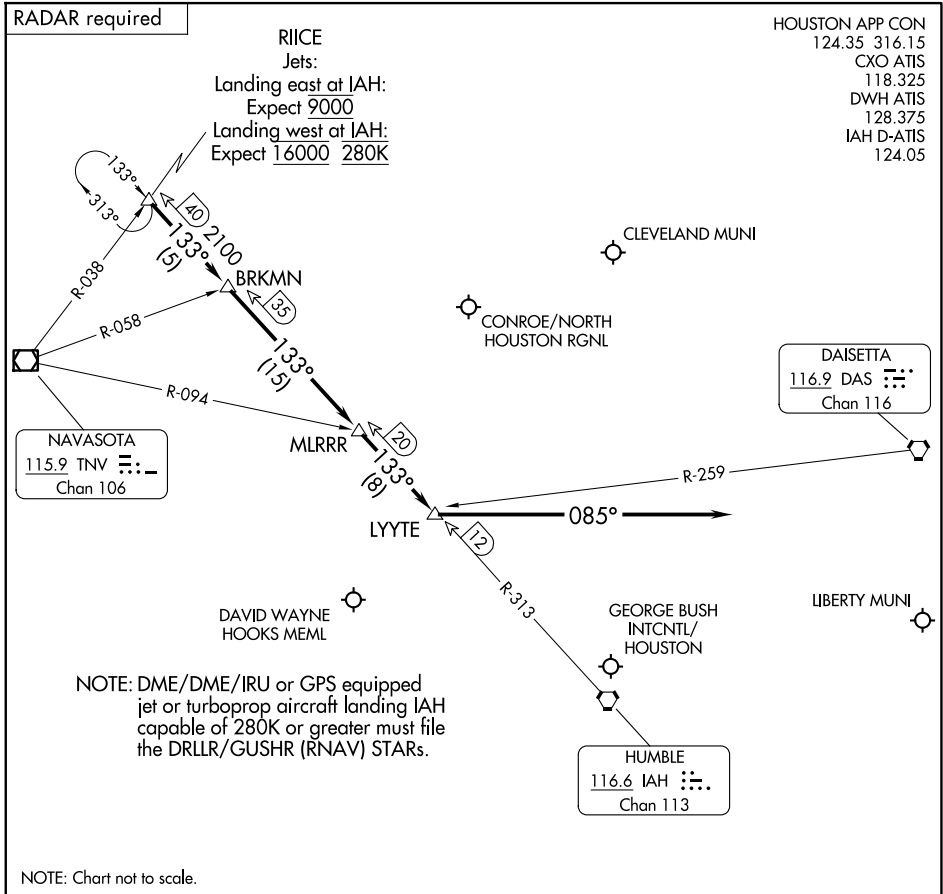

## Arrival Routes

HOUSTON, TEXAS

SC-5, 16 APR 2026 to 14 MAY 2026

SC-5, 16 APR 2026 to 14 MAY 2026

### ARRIVAL ROUTE DESCRIPTION

GEORGE BUSH INTCNTL/HOUSTON (IAH):

... From over RIICE on IAH R-313 to BRKMN, to MLRRR, to LYYTE.

LANDING RUNWAYS 26L/R or 27:

... Fly heading 085° for vectors to final approach course.

LANDING ALL OTHER RUNWAYS:

... Expect vectors to final approach course at or prior to LYYTE.

FOR ALL OTHER AIRPORTS:

... From over RIICE on IAH R-313 to BRKMN, thence as depicted to LYYTE. Expect vectors to final approach course at or prior to LYYTE.

## Arrival Routes

HOUSTON, TEXAS