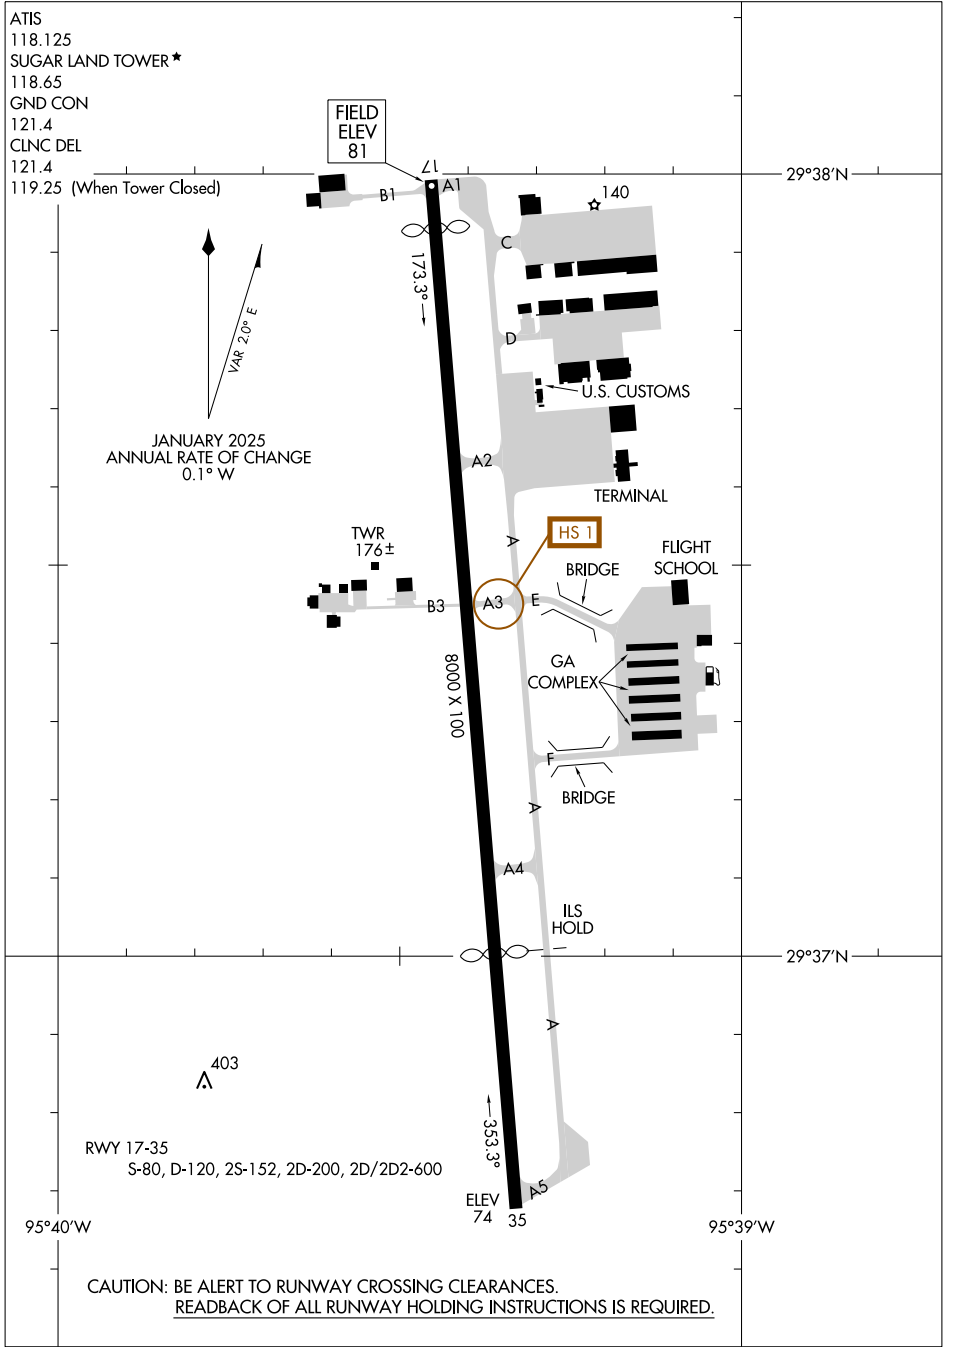

25107

AIRPORT DIAGRAM

AL-5537 (FAA)

SUGAR LAND RGNL (SGR)
HOUSTON, TEXAS

SC-5, 16 APR 2026 to 14 MAY 2026

SC-5, 16 APR 2026 to 14 MAY 2026

AIRPORT DIAGRAM

25107

HOUSTON, TEXAS
SUGAR LAND RGNL (SGR)