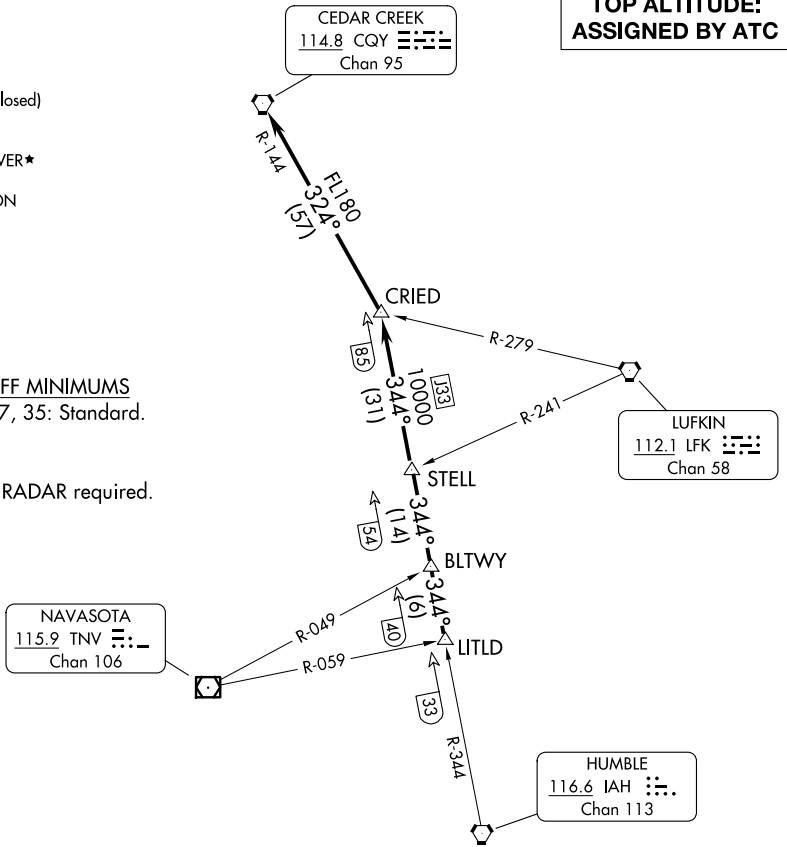

CRIED ONE DEPARTURE

AL-5537 (FAA)

SUGAR LAND RGNL (SGR)

HOUSTON, TEXAS

ATIS
 118.125
 CLNC DEL
 121.4
 CLNC DEL
 119.25 (when twr closed)
 GND CON
 121.4
 SUGAR LAND TOWER*
 118.65 (CTAF)
 HOUSTON DEP CON
 123.8 257.7

**TOP ALTITUDE:
 ASSIGNED BY ATC**

TAKEOFF MINIMUMS

Rwys 17, 35: Standard.

NOTE: RADAR required.

SC-5, 16 APR 2026 to 14 MAY 2026

SC-5, 16 APR 2026 to 14 MAY 2026

(CONTINUED ON FOLLOWING PAGE)

NOTE: Chart not to scale.

CRIED ONE DEPARTURE

HOUSTON, TEXAS

SUGAR LAND RGNL (SGR)