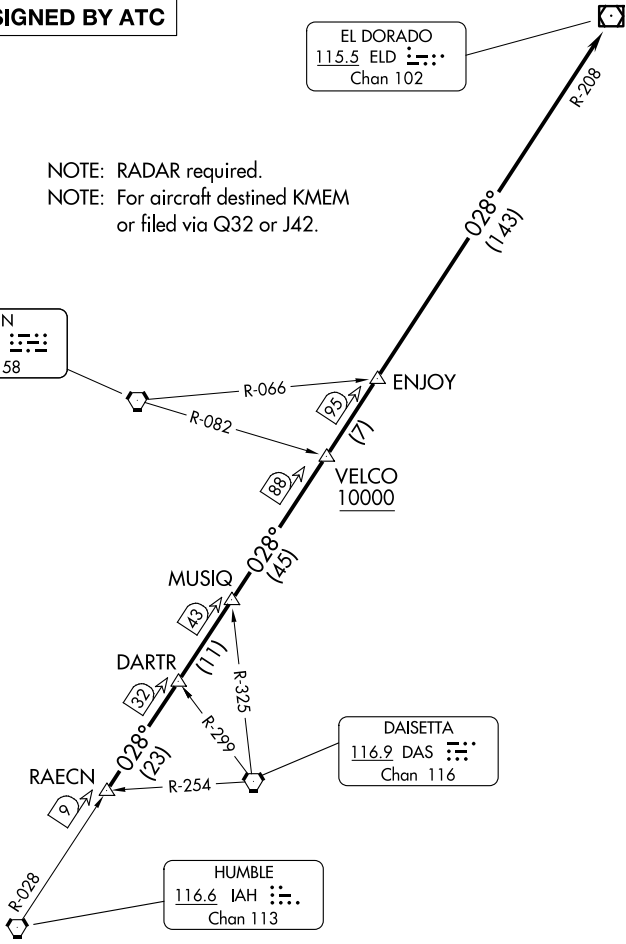

EL DORADO ONE DEPARTURE

ATIS
 118.125
 CLNC DEL
 121.4
 CLNC DEL
 119.25 (when twr closed)
 GND CON
 121.4
 SUGAR LAND TOWER ★
 118.65 (CTAF)
 HOUSTON DEP CON
 123.8 257.7

**TOP ALTITUDE:
ASSIGNED BY ATC**

EL DORADO
 115.5 ELD :
 Chan 102

NOTE: RADAR required.
 NOTE: For aircraft destined KMEM
 or filed via Q32 or J42.

LUFKIN
 112.1 LFK :
 Chan 58

DAISSETA
 116.9 DAS :
 Chan 116

HUMBLE
 116.6 IAH :
 Chan 113

TAKEOFF MINIMUMS
 Rwy 17, 35: Standard.

SC-5, 16 APR 2026 to 14 MAY 2026

SC-5, 16 APR 2026 to 14 MAY 2026

NOTE: Chart not to scale.

(CONTINUED ON FOLLOWING PAGE)

EL DORADO ONE DEPARTURE