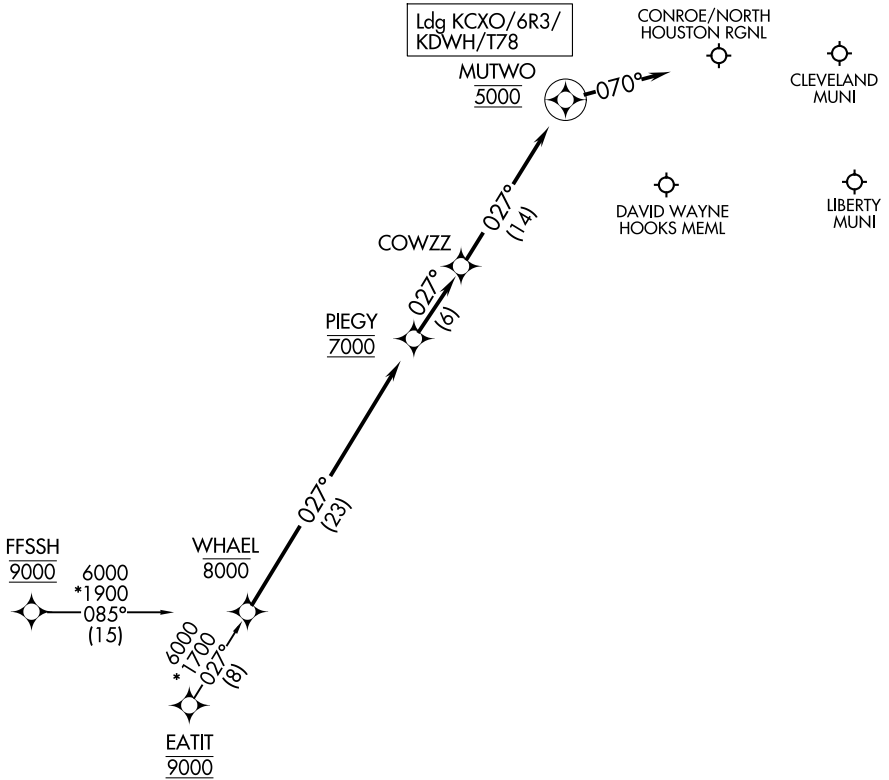

(WHAEL.PIEGY1) 24305

AL-5573 (FAA)

PIEGY ONE ARRIVAL (RNAV)

HOUSTON, TEXAS

HOUSTON APP CON
119.7 281.4
CXO ATIS
118.325
DWH ATIS
128.375

RNAV 1 - DME/DME/IRU or GPS.

RADAR required.

NOTE: Chart not to scale.

ARRIVAL ROUTE DESCRIPTION

EATIT TRANSITION (EATIT.PIEGY1)
FFSSH TRANSITION (FFSSH.PIEGY1)

LANDING ALL AIRPORTS: From WHAEL on track 027° to cross PIEGY at 7000, then on track 027° to COWZZ, then on track 027° to cross MUTWO at 5000, then on track 070°. Expect RADAR vectors to final approach course.

PIEGY ONE ARRIVAL (RNAV)

HOUSTON, TEXAS

(WHAEL.PIEGY1) 29DEC22

SC-5, 16 APR 2026 to 14 MAY 2026

SC-5, 16 APR 2026 to 14 MAY 2026