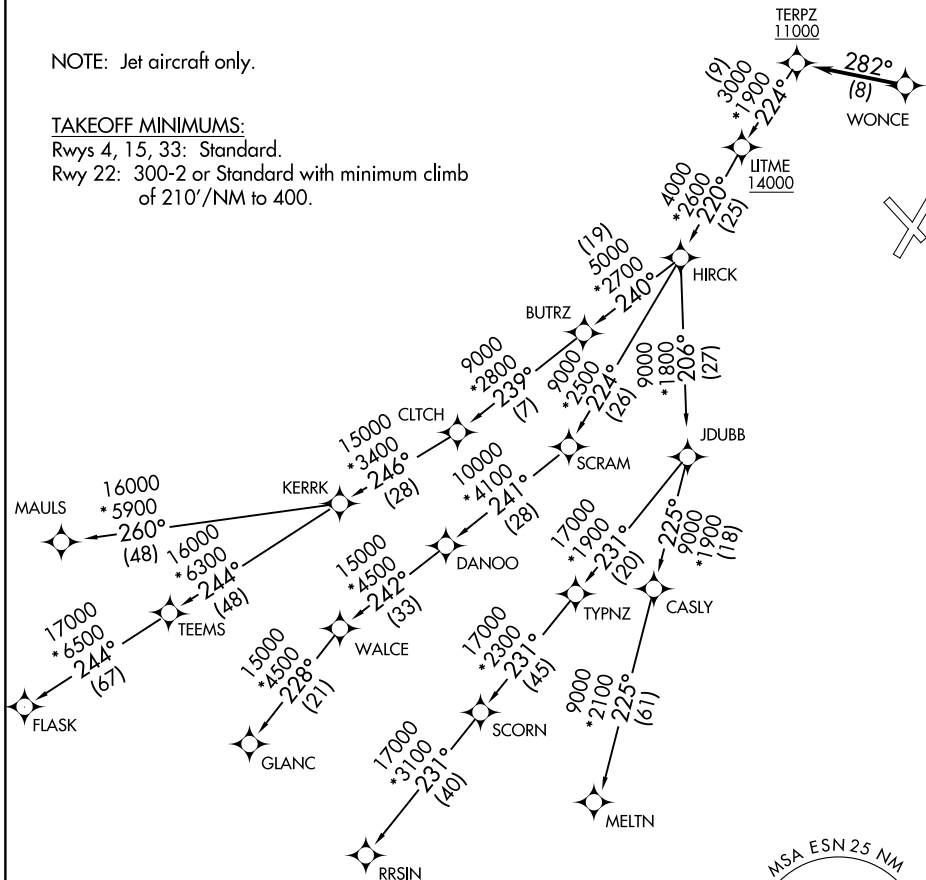

(TERPZ8.TERPZ) 24193

AL-5596 (FAA)

EASTON/NEWNAM FLD (ESN)

RADAR required.

**TOP ALTITUDE:**  
**17000**

NOTE: Jet aircraft only.

### TAKEOFF MINIMUMS:

Rwys 4, 15, 33: Standard.

Rwy 22: 300-2 or Standard with minimum climb of 210'/NM to 400.

NE-3, 16 APR 2026 to 14 MAY 2026

NE-3, 16 APR 2026 to 14 MAY 2026

NOTE: Chart not to scale.

# TERPZ EIGHT DEPARTURE (RNAV)

(TERPZ8.TERPZ) 11JUL24

EASTON, MARYLAND

EASTON/NEWNAM FLD (ESN)