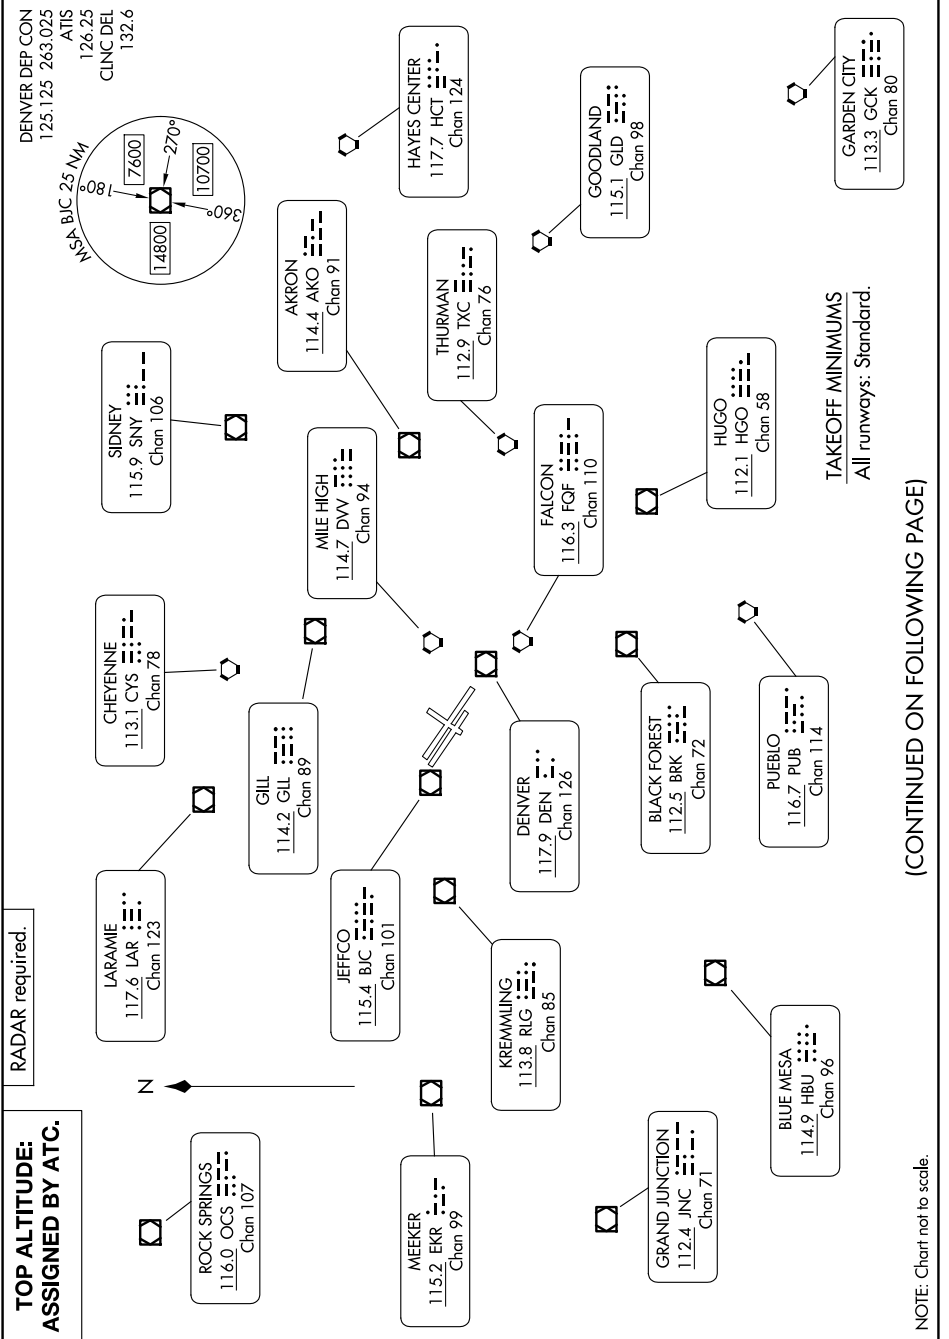

DENVER THREE DEPARTURE

AL-5612 (FAA)

ROCKY MOUNTAIN METRO (BJC)
DENVER, COLORADO

SW-1, 16 APR 2026 to 14 MAY 2026

(CONTINUED ON FOLLOWING PAGE)

SW-1, 16 APR 2026 to 14 MAY 2026

DENVER THREE DEPARTURE

12JUN25

DENVER, COLORADO
ROCKY MOUNTAIN METRO (BJC)