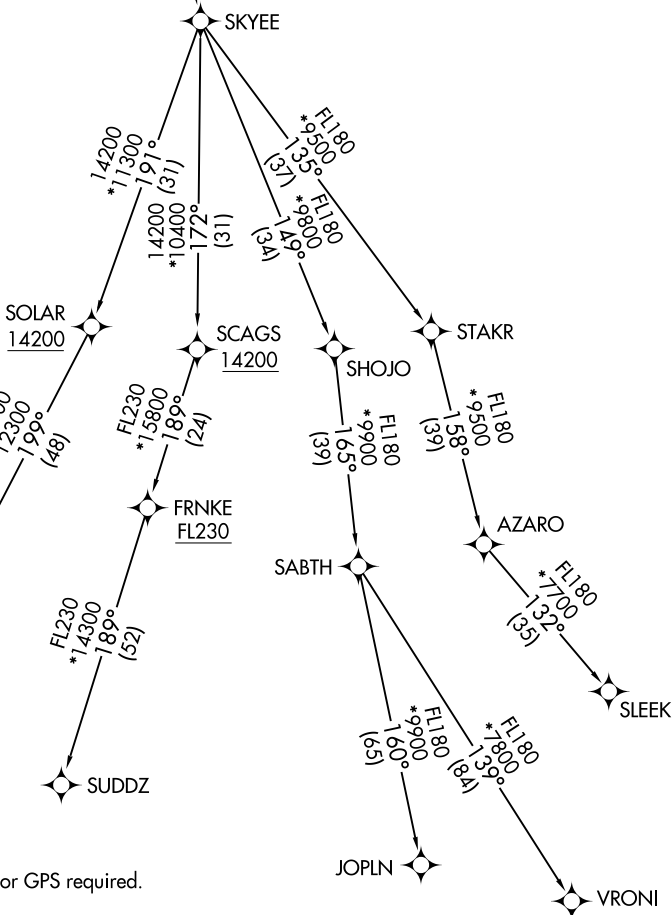

SKYEE ONE DEPARTURE (RNAV)

AL-5612 (FAA)

ROCKY MOUNTAIN METRO (BJC)
DENVER, COLORADO

ATIS
126.25
CLNC DEL
132.6
DENVER DEP CON
125.125 263.025

**TOP ALTITUDE:
FL230**

SATLE
8000

SKYEE

TAKEOFF MINIMUMS

Rwys 3, 21: NA.

Rwys 12L/R, 30L/R: Standard.

NOTE: DME/DME/IRU or GPS required.

NOTE: RNAV 1.

NOTE: Turbojets only.

NOTE: RADAR required.

NOTE: Chart not to scale.

(NARRATIVE ON FOLLOWING PAGE)

SW-1, 16 APR 2026 to 14 MAY 2026

SW-1, 16 APR 2026 to 14 MAY 2026