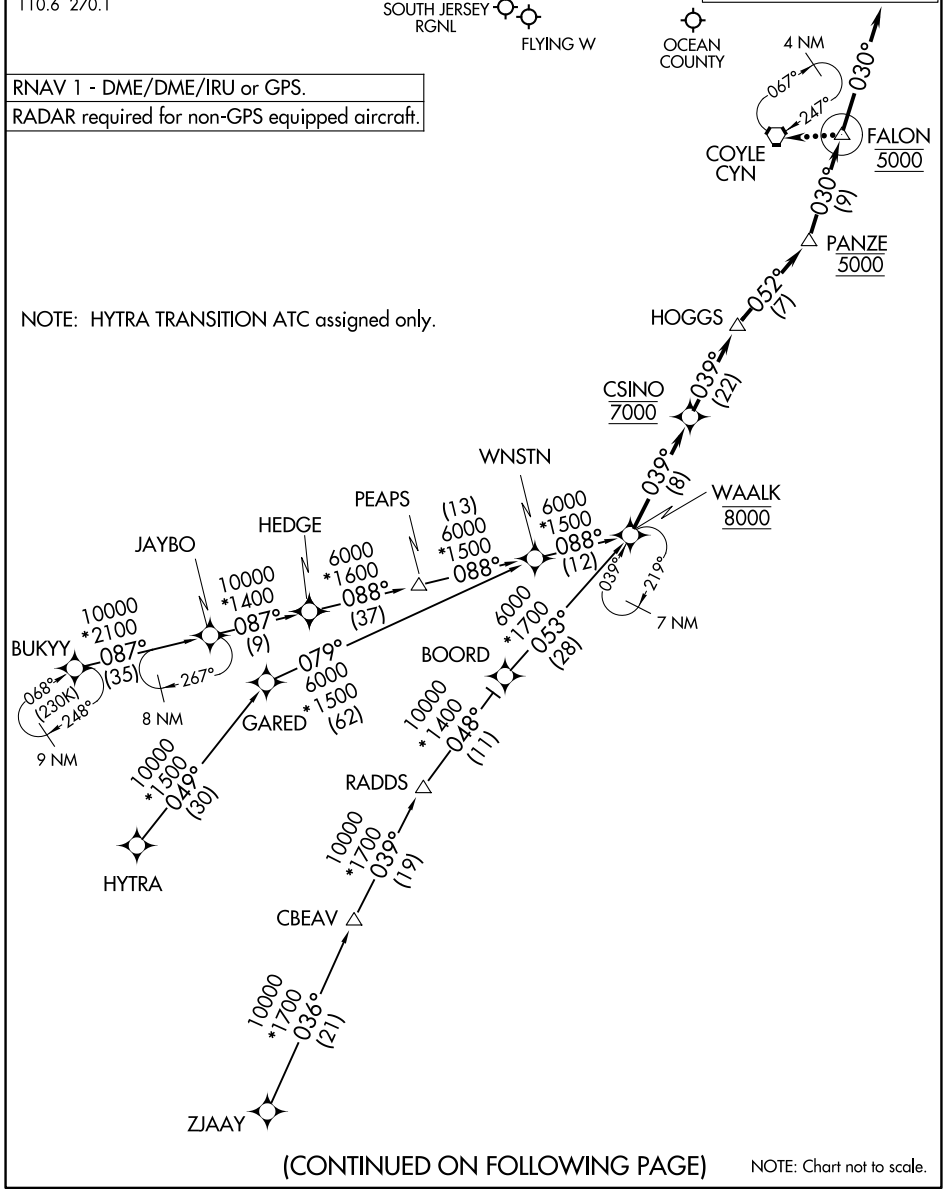

WAALK TWO ARRIVAL (RNAV)

TOMS RIVER, NEW JERSEY

ATLANTIC CITY APP CON
 124.6 327.125
 MC GUIRE APP CON
 126.475 363.8
 KNEL ATIS
 276.525
 KWRI ATIS
 110.6 270.1

RNAV 1 - DME/DME/IRU or GPS.
 RADAR required for non-GPS equipped aircraft.

NOTE: HYTRA TRANSITION ATC assigned only.

(CONTINUED ON FOLLOWING PAGE)

NOTE: Chart not to scale.

NE-2, 16 APR 2026 to 14 MAY 2026

NE-2, 16 APR 2026 to 14 MAY 2026

WAALK TWO ARRIVAL (RNAV)

TOMS RIVER, NEW JERSEY