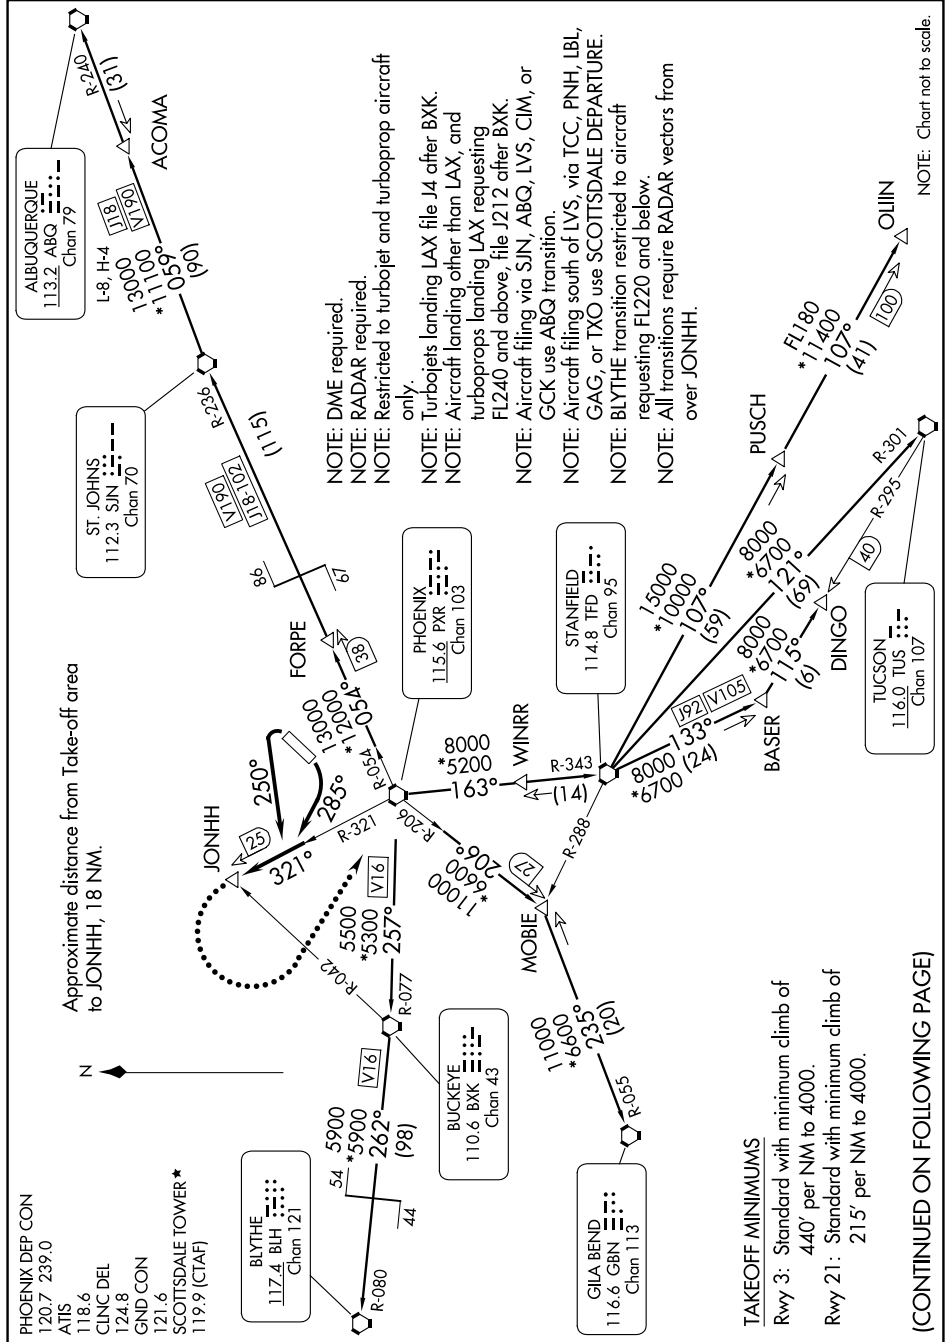

SCOTTSDALE SEVEN DEPARTURE

AL-5651 (FAA)

SCOTTSDALE (SDL)
SCOTTSDALE, ARIZONA

SW-4, 16 APR 2026 to 14 MAY 2026

SCOTTSDALE SEVEN DEPARTURE

SW-4, 16 APR 2026 to 14 MAY 2026