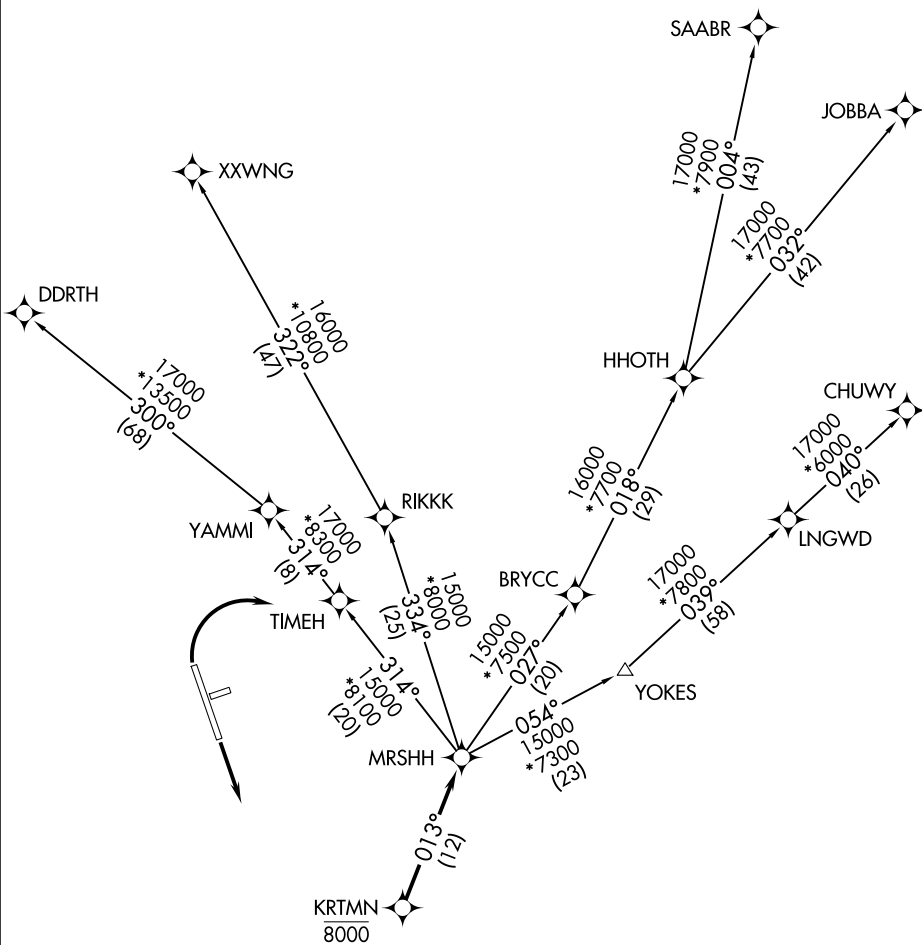

(MRS HH2.MRSHH) 21224

# MRS HH TWO DEPARTURE (RNAV)

AL-5677 (FAA)

NORTHERN COLORADO RGNL (FNL)

FORT COLLINS/LOVELAND, COLORADO

CLNC DEL  
120.25  
DENVER DEP CON  
134.85 251.125

**TOP ALTITUDE:  
FL230**

SW-1, 16 APR 2026 to 14 MAY 2026

SW-1, 16 APR 2026 to 14 MAY 2026

# MRS HH TWO DEPARTURE (RNAV)

(MRS HH2.MRSHH) 31DEC20

FORT COLLINS/LOVELAND, COLORADO  
NORTHERN COLORADO RGNL (FNL)