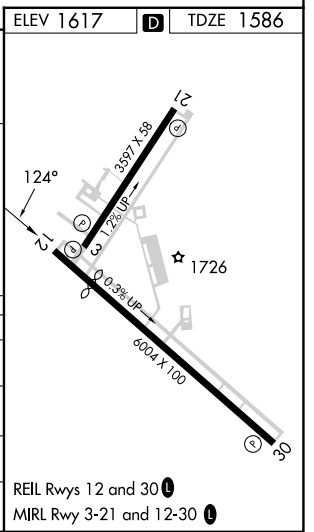

RNAV (GPS) RWY 12

KERRVILLE MUNI/LOUIS SCHREINER FLD (ERV)

RNP APCH.			MISSED APPROACH: Climb to 4100 direct DIYER and hold.
AWOS-3 118.125	HOUSTON CENTER 134.95 269.4	CLNC DEL 134.95	UNICOM 122.7 (CTAF) 0

SC-3, 16 APR 2026 to 14 MAY 2026

SC-3, 16 APR 2026 to 14 MAY 2026

CATEGORY	A	B	C	D
LPV DA		1836-1	250 (300-1)	
LNAV/VNAV DA		1936-1½	350 (400-1½)	
LNAV MDA	2040-1	454 (500-1)	2040-1¾	454 (500-1¾)
CIRCLING	2320-1 703 (800-1)	2340-1 723 (800-1)	2380-2¼ 763 (800-2¼)	2540-3 923 (1000-3)