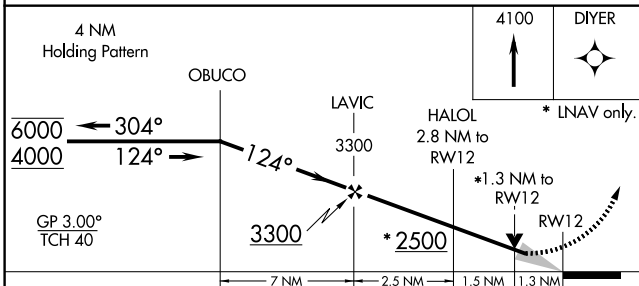

RNAV (GPS) RWY 12

KERRVILLE MUNI/LOUIS SCHREINER FLD (ERV)

RNP APCH.			MISSED APPROACH: Climb to 4100 direct DIYER and hold.
AWOS-3 118.125	HOUSTON CENTER 134.95 269.4	CLNC DEL 134.95	UNICOM 122.7 (CTAF) 0

SC-3, 16 APR 2026 to 14 MAY 2026

SC-3, 16 APR 2026 to 14 MAY 2026

CATEGORY	A	B	C	D
LPV DA		1836-1	250 (300-1)	
LNAV/VNAV DA		1936-1½	350 (400-1½)	
LNAV MDA	2040-1	454 (500-1)	2040-1¾	454 (500-1¾)
CIRCLING	2320-1 703 (800-1)	2340-1 723 (800-1)	2380-2¼ 763 (800-2¼)	2540-3 923 (1000-3)