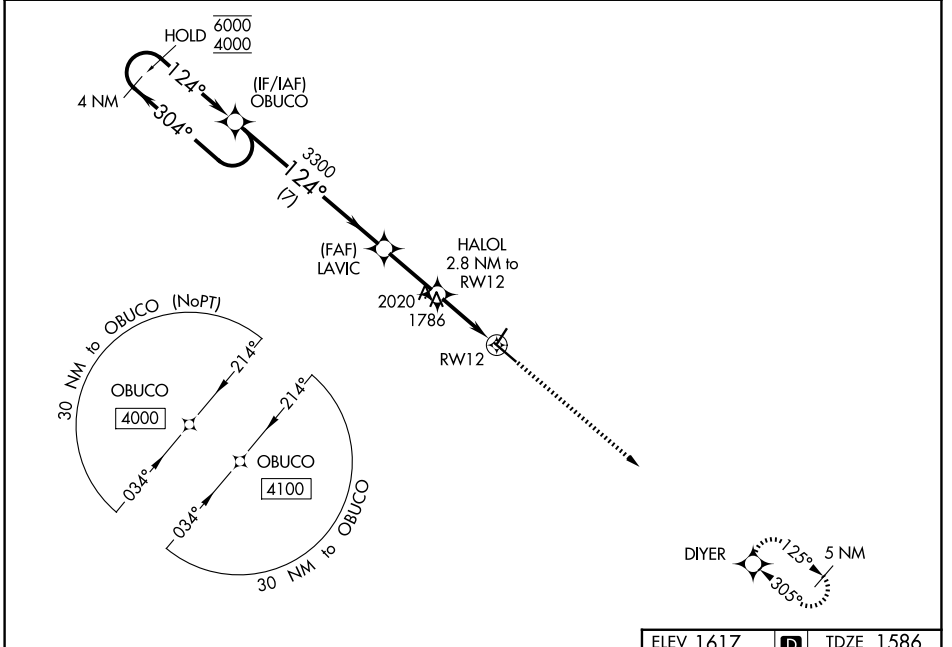

RNAV (GPS) RWY 12

KERRVILLE MUNI/LOUIS SCHREINER FLD (ERV)

RNP APCH.			MISSED APPROACH: Climb to 4100 direct DIYER and hold.
AWOS-3 118.125	HOUSTON CENTER 134.95 269.4	CLNC DEL 134.95	UNICOM 122.7 (CTAF) 0

SC-3, 16 APR 2026 to 14 MAY 2026

SC-3, 16 APR 2026 to 14 MAY 2026

CATEGORY	A	B	C	D
LPV DA		1836-1	250 (300-1)	
LNAV/VNAV DA		1936-1½	350 (400-1½)	
LNAV MDA	2040-1	454 (500-1)	2040-1¾	454 (500-1¾)
CIRCLING	2320-1 703 (800-1)	2340-1 723 (800-1)	2380-2¼ 763 (800-2¼)	2540-3 923 (1000-3)