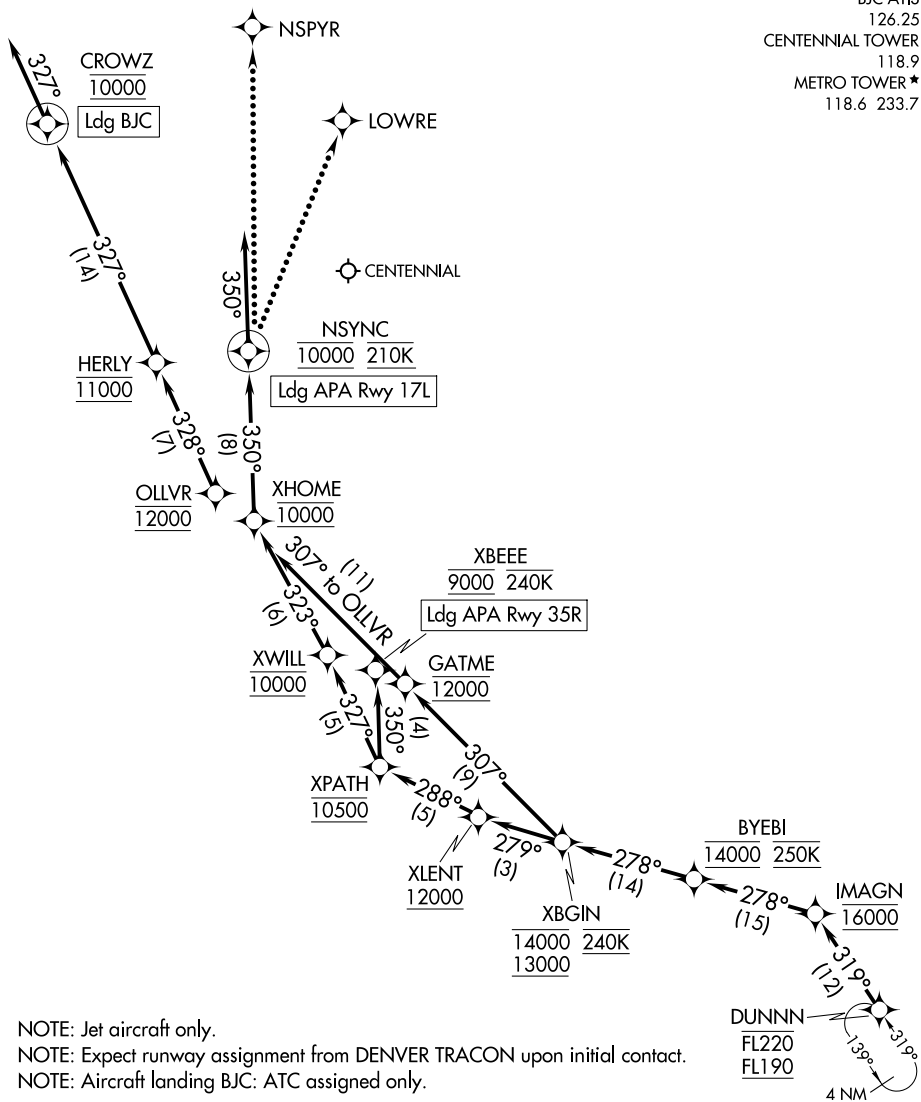

DUNNN SIX ARRIVAL (RNAV) Arrival Routes

DENVER, COLORADO

ROCKY MOUNTAIN METRO

RNAV 1 - DME/DME/IRU or GPS.
RADAR required.

DENVER CENTER
133.4 377.175
SPRINGS APP CON
124.0 257.875
DENVER APP CON
128.45 251.075
APA ATIS
120.3
BJC ATIS
126.25
CENTENNIAL TOWER
118.9
METRO TOWER *
118.6 233.7

NOTE: Jet aircraft only.
NOTE: Expect runway assignment from DENVER TRACON upon initial contact.
NOTE: Aircraft landing BJC: ATC assigned only.

NOTE: Chart not to scale.

(CONTINUED ON FOLLOWING PAGE)

DUNNN SIX ARRIVAL (RNAV) Arrival Routes

DENVER, COLORADO

SW-1, 16 APR 2026 to 14 MAY 2026

SW-1, 16 APR 2026 to 14 MAY 2026