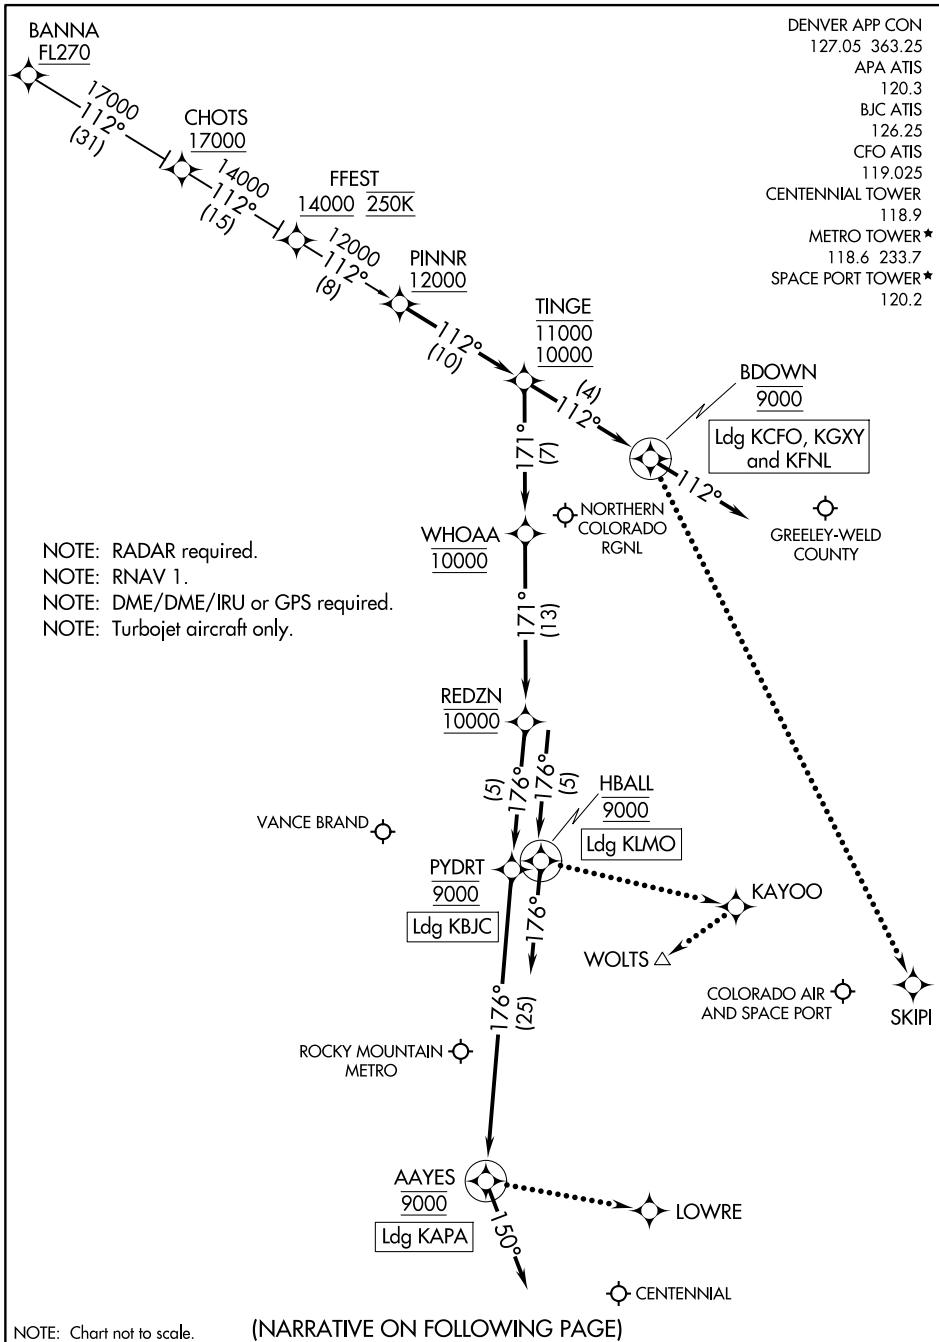

PINNR THREE ARRIVAL(RNAV)

AL-5715 (FAA)

DENVER, COLORADO

- DENVER APP CON 127.05 363.25
- APA ATIS 120.3
- BJC ATIS 126.25
- CFO ATIS 119.025
- CENTENNIAL TOWER 118.9
- METRO TOWER* 118.6 233.7
- SPACE PORT TOWER* 120.2

SW-1, 16 APR 2026 to 14 MAY 2026

SW-1, 16 APR 2026 to 14 MAY 2026

NOTE: Chart not to scale.

(NARRATIVE ON FOLLOWING PAGE)

PINNR THREE ARRIVAL(RNAV)

DENVER, COLORADO