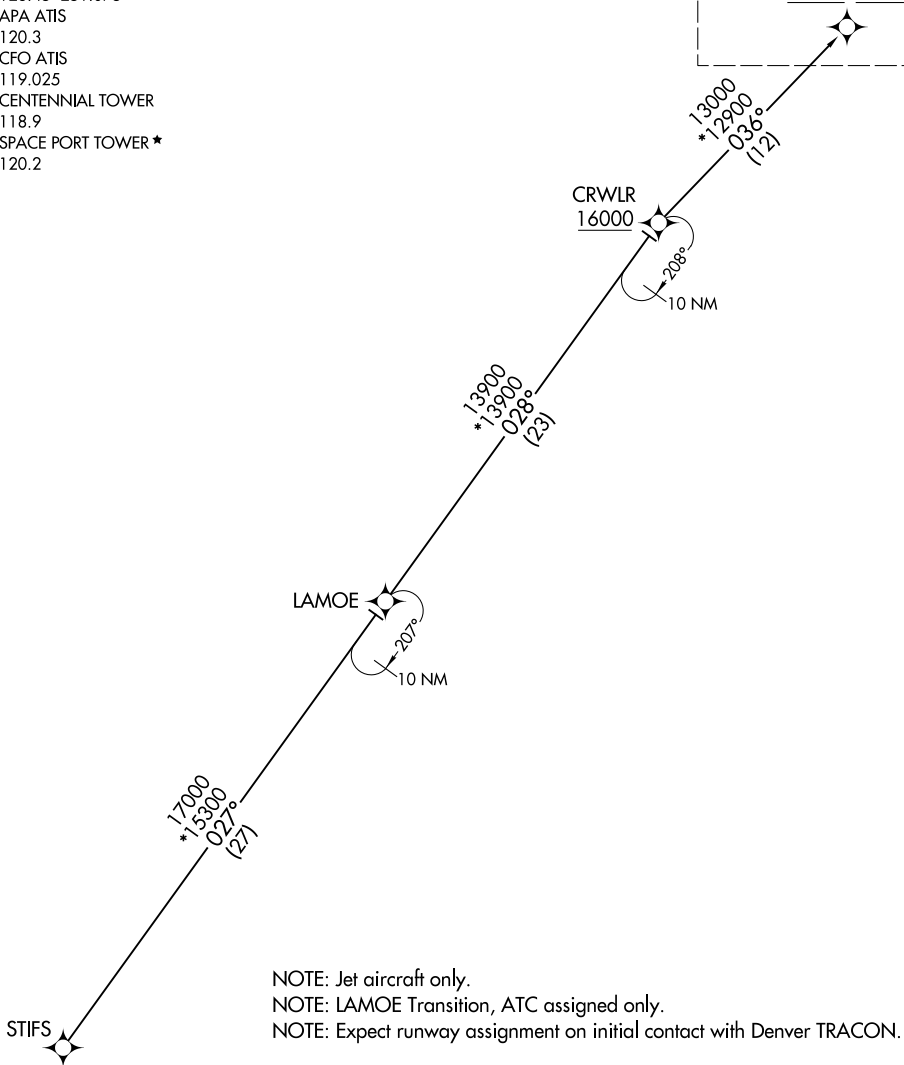

(ZOMBZ.ZOMBZ6) 25107

AL-5715 (FAA)

ZOMBZ SIX ARRIVAL (RNAV) Transition Routes

DENVER, COLORADO

DENVER CENTER
 133.4 377.175
 DENVER APP CON
 128.45 251.075
 APA ATIS
 120.3
 CFO ATIS
 119.025
 CENTENNIAL TOWER
 118.9
 SPACE PORT TOWER ★
 120.2

RNAV 1 - DME/DME IRU or GPS.
RADAR required.

See following page for arrival routes

ZOMBZ	
15000	250K

NOTE: Jet aircraft only.
 NOTE: LAMOE Transition, ATC assigned only.
 NOTE: Expect runway assignment on initial contact with Denver TRACON.

NOTE: Chart not to scale.

LAMOE TRANSITION (LAMOE.ZOMBZ6)
STIFS TRANSITION (STIFS.ZOMBZ6)

(CONTINUED ON FOLLOWING PAGE)

SW-1, 16 APR 2026 to 14 MAY 2026

SW-1, 16 APR 2026 to 14 MAY 2026

ZOMBZ SIX ARRIVAL (RNAV) Transition Routes

DENVER, COLORADO

(ZOMBZ.ZOMBZ6) 17APR25